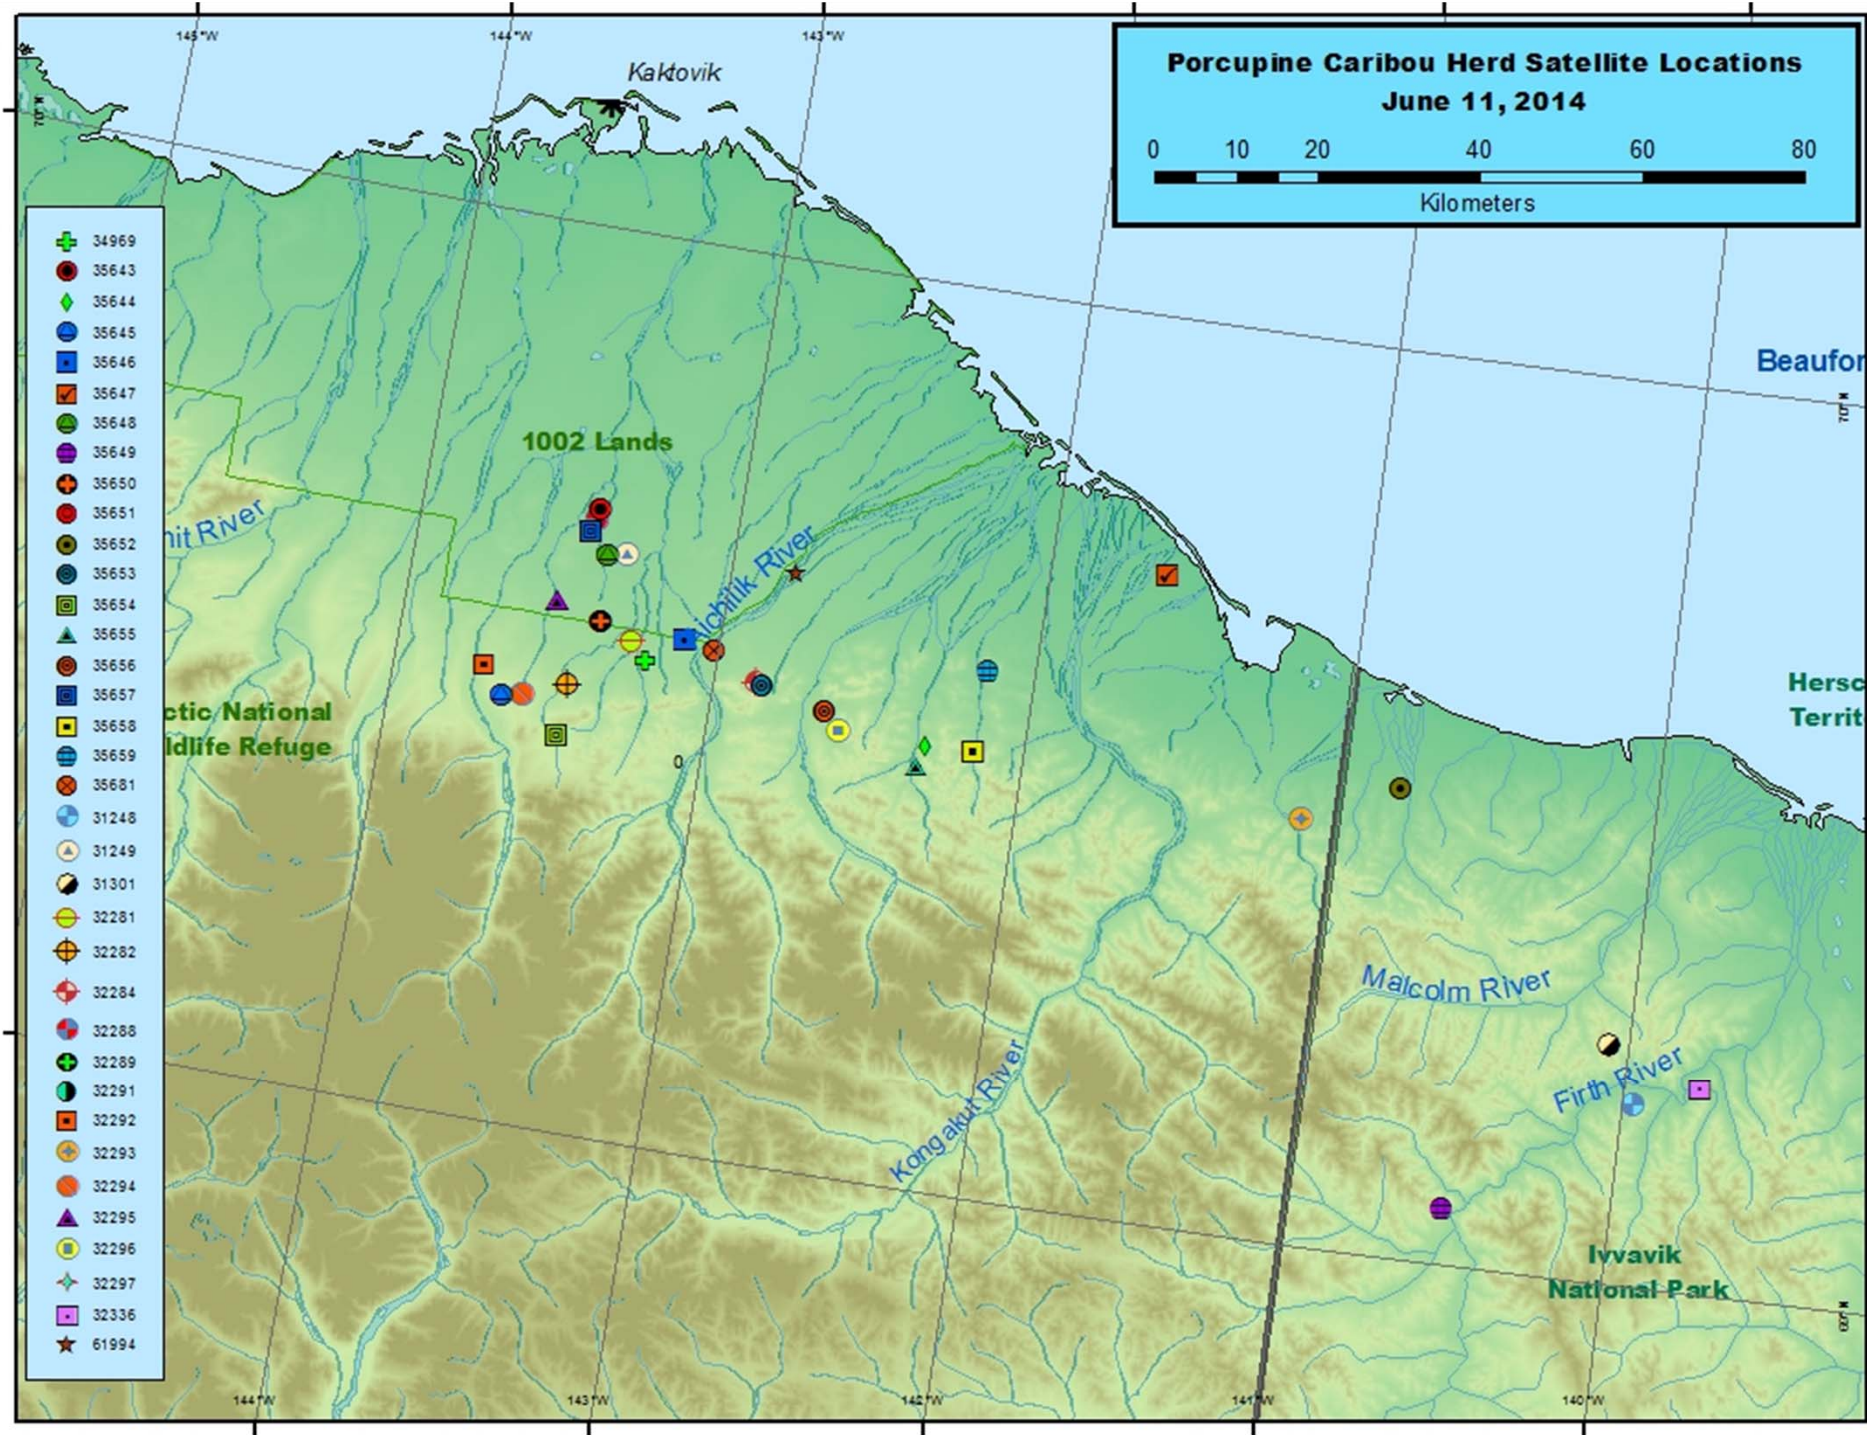

Porcupine Caribou Movement June 2014-Present

Porcupine Caribou Herd
Satellite Locations: July 30 & August 6, 2014

0 20 40 80 120 160

Kilometers

**Porcupine Caribou Herd
Satellite Locations: August 25 to September 2,2014**

0 20 40 80 120 160

Kilometers

Porcupine Caribou Herd
Satellite Locations: November 4 to 11, 2014

0 15 30 60 90 120
 Kilometers

- Iridium Collars**
- 31248
 - 31249
 - 31301
 - 32281
 - ⊕ 32282
 - ⊕ 32284
 - 32288
 - ⊕ 32289
 - 32291
 - ⊕ 32292
 - 32293
 - 32294
 - ▲ 32295
 - 32296
 - 32336
 - ★ 61994
 - ⊕ 34969
 - 35643
 - ◆ 35644
 - 35645
 - 35646
 - ⊕ 35647
 - 35648
 - 35649
 - ⊕ 35650
 - 35652
 - 35653
 - 35654
 - ▲ 35655
 - 35656
 - 35657
 - 35658
 - 35659
 - ⊕ 35681

**Porcupine Caribou Herd
Satellite Locations
May 30 to June 1, 2015**

- PCH Satellite Collars (59 Total)**
- ◻ Globalstar Bulls (n = 14)
 - Lotek Iridium Cows (n = 36)
 - ◻ ATS Iridium Cows (n = 9)

**Porcupine Caribou Herd
Satellite Locations
October 19 to 23, 2015**

0 12.5 25 50 75 100 125 150
Kilometers

PCH Satellite Collars (59 Total)

- ◻ Globalstar Bulls (n = 14)
- Lotek Iridium Cows (n = 36)
- ◻ ATS Iridium Cows (n = 9)