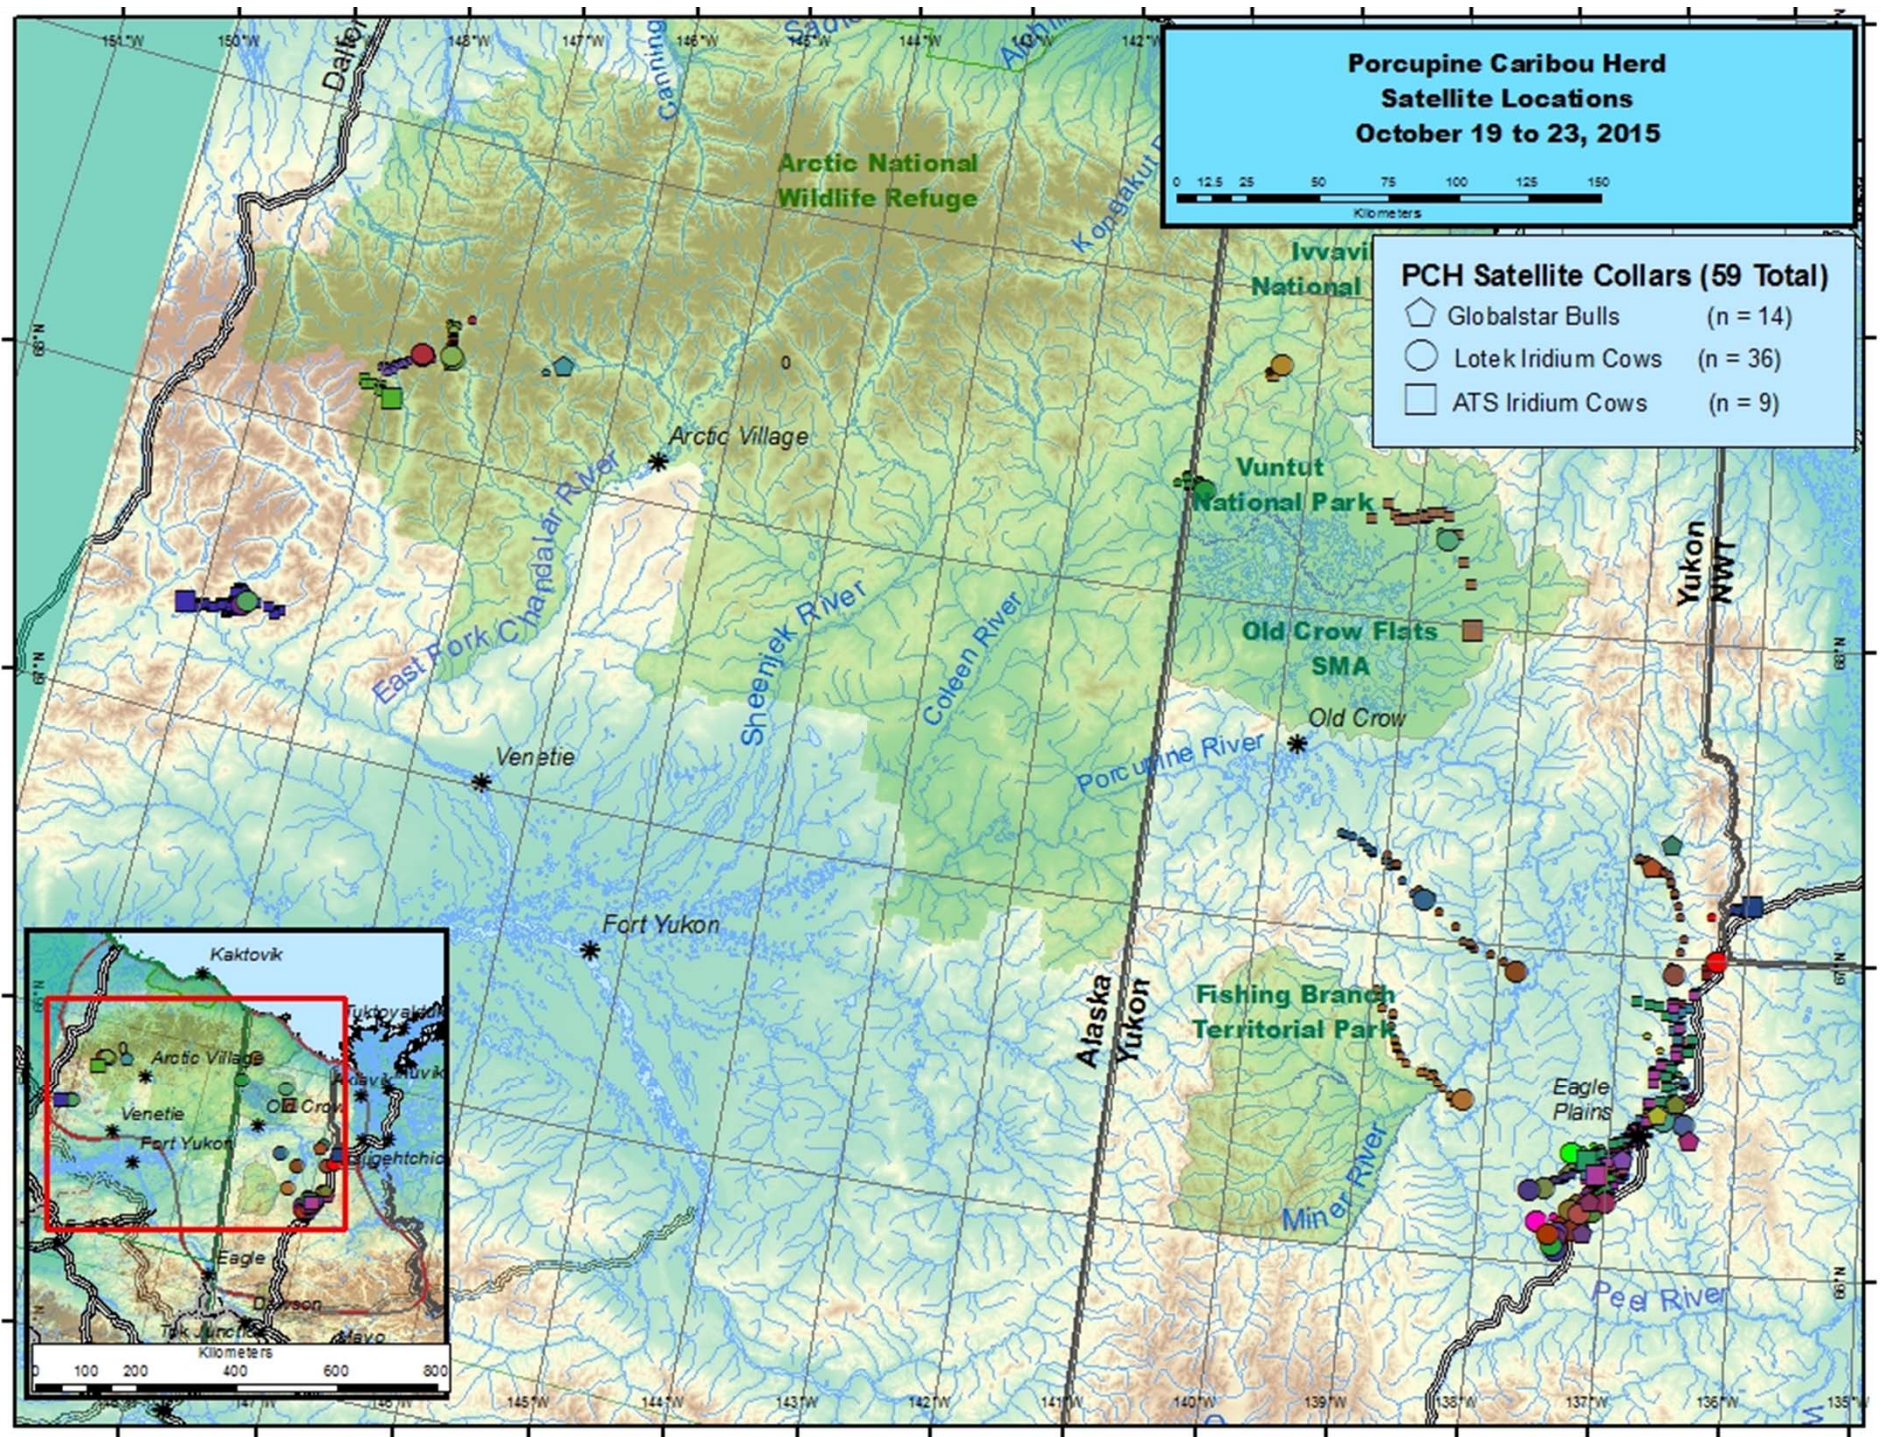

Porcupine Caribou Movement June 2014-Present

Porcupine Caribou Herd
Satellite Locations: July 30 & August 6, 2014

0 20 40 80 120 160

Kilometers

**Porcupine Caribou Herd
Satellite Locations: August 25 to September 2,2014**

0 20 40 80 120 160

Kilometers

Porcupine Caribou Herd
Satellite Locations: November 4 to 11, 2014

0 15 30 60 90 120
 Kilometers

- Iridium Collars**
- 31248
 - 31249
 - 31301
 - 32281
 - ⊕ 32282
 - ⊕ 32284
 - 32288
 - ⊕ 32289
 - 32291
 - ⊕ 32292
 - 32293
 - 32294
 - ▲ 32295
 - 32296
 - 32336
 - ★ 61994
 - ⊕ 34969
 - 35643
 - ◆ 35644
 - 35645
 - 35646
 - ⊕ 35647
 - 35648
 - 35649
 - ⊕ 35650
 - 35652
 - 35653
 - 35654
 - ▲ 35655
 - 35656
 - 35657
 - 35658
 - 35659
 - ⊕ 35681

**Porcupine Caribou Herd
Satellite Locations
May 30 to June 1, 2015**

- PCH Satellite Collars (59 Total)**
- ◻ Globalstar Bulls (n = 14)
 - Lotek Iridium Cows (n = 36)
 - ◻ ATS Iridium Cows (n = 9)

**Porcupine Caribou Herd
Satellite Locations
October 19 to 23, 2015**

0 12.5 25 50 75 100 125 150
Kilometers

PCH Satellite Collars (59 Total)

- ◻ Globalstar Bulls (n = 14)
- Lotek Iridium Cows (n = 36)
- ◻ ATS Iridium Cows (n = 9)