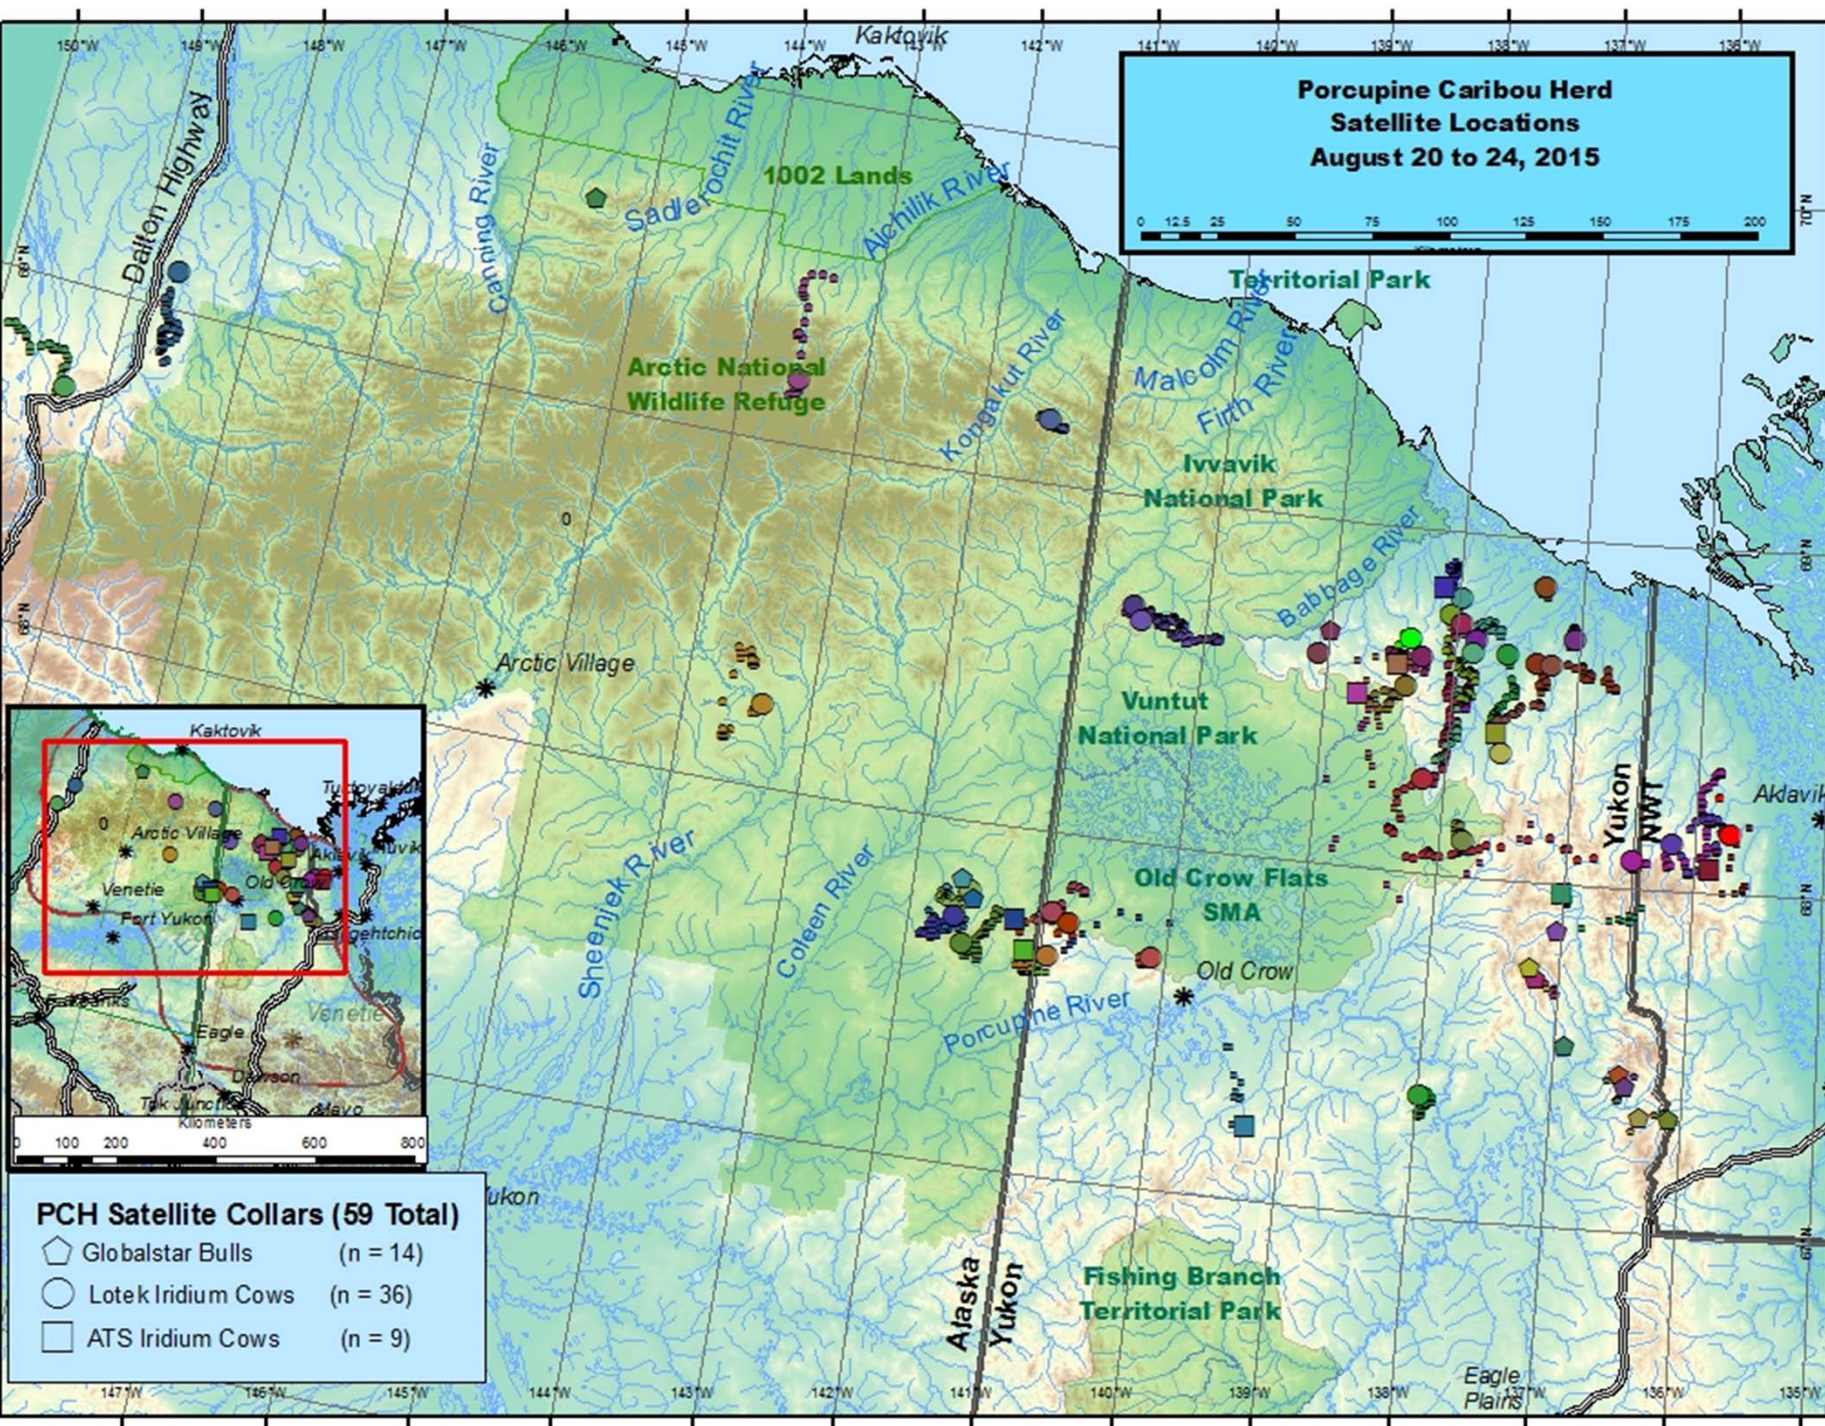

Porcupine Caribou Movement June 2014-Present

Porcupine Caribou Herd
Satellite Locations: July 30 & August 6, 2014

0 20 40 80 120 160

Kilometers

**Porcupine Caribou Herd
Satellite Locations: August 25 to September 2,2014**

0 20 40 80 120 160

Kilometers

Porcupine Caribou Herd
Satellite Locations: November 4 to 11, 2014

0 15 30 60 90 120
 Kilometers

- Iridium Collars**
- 31248
 - 31249
 - 31301
 - 32281
 - ⊕ 32282
 - ⊕ 32284
 - 32288
 - ⊕ 32289
 - 32291
 - ⊕ 32292
 - 32293
 - 32294
 - ▲ 32295
 - 32296
 - 32336
 - ★ 61994
 - ⊕ 34969
 - 35643
 - ◆ 35644
 - 35645
 - 35646
 - ⊕ 35647
 - 35648
 - 35649
 - ⊕ 35650
 - 35652
 - 35653
 - 35654
 - ▲ 35655
 - 35656
 - 35657
 - 35658
 - 35659
 - ⊕ 35681

**Porcupine Caribou Herd
Satellite Locations
May 30 to June 1, 2015**

- PCH Satellite Collars (59 Total)**
- ◻ Globalstar Bulls (n = 14)
 - Lotek Iridium Cows (n = 36)
 - ◻ ATS Iridium Cows (n = 9)

**Porcupine Caribou Herd
Satellite Locations
October 19 to 23, 2015**

0 12.5 25 50 75 100 125 150
Kilometers

PCH Satellite Collars (59 Total)

- ◻ Globalstar Bulls (n = 14)
- Lotek Iridium Cows (n = 36)
- ◻ ATS Iridium Cows (n = 9)