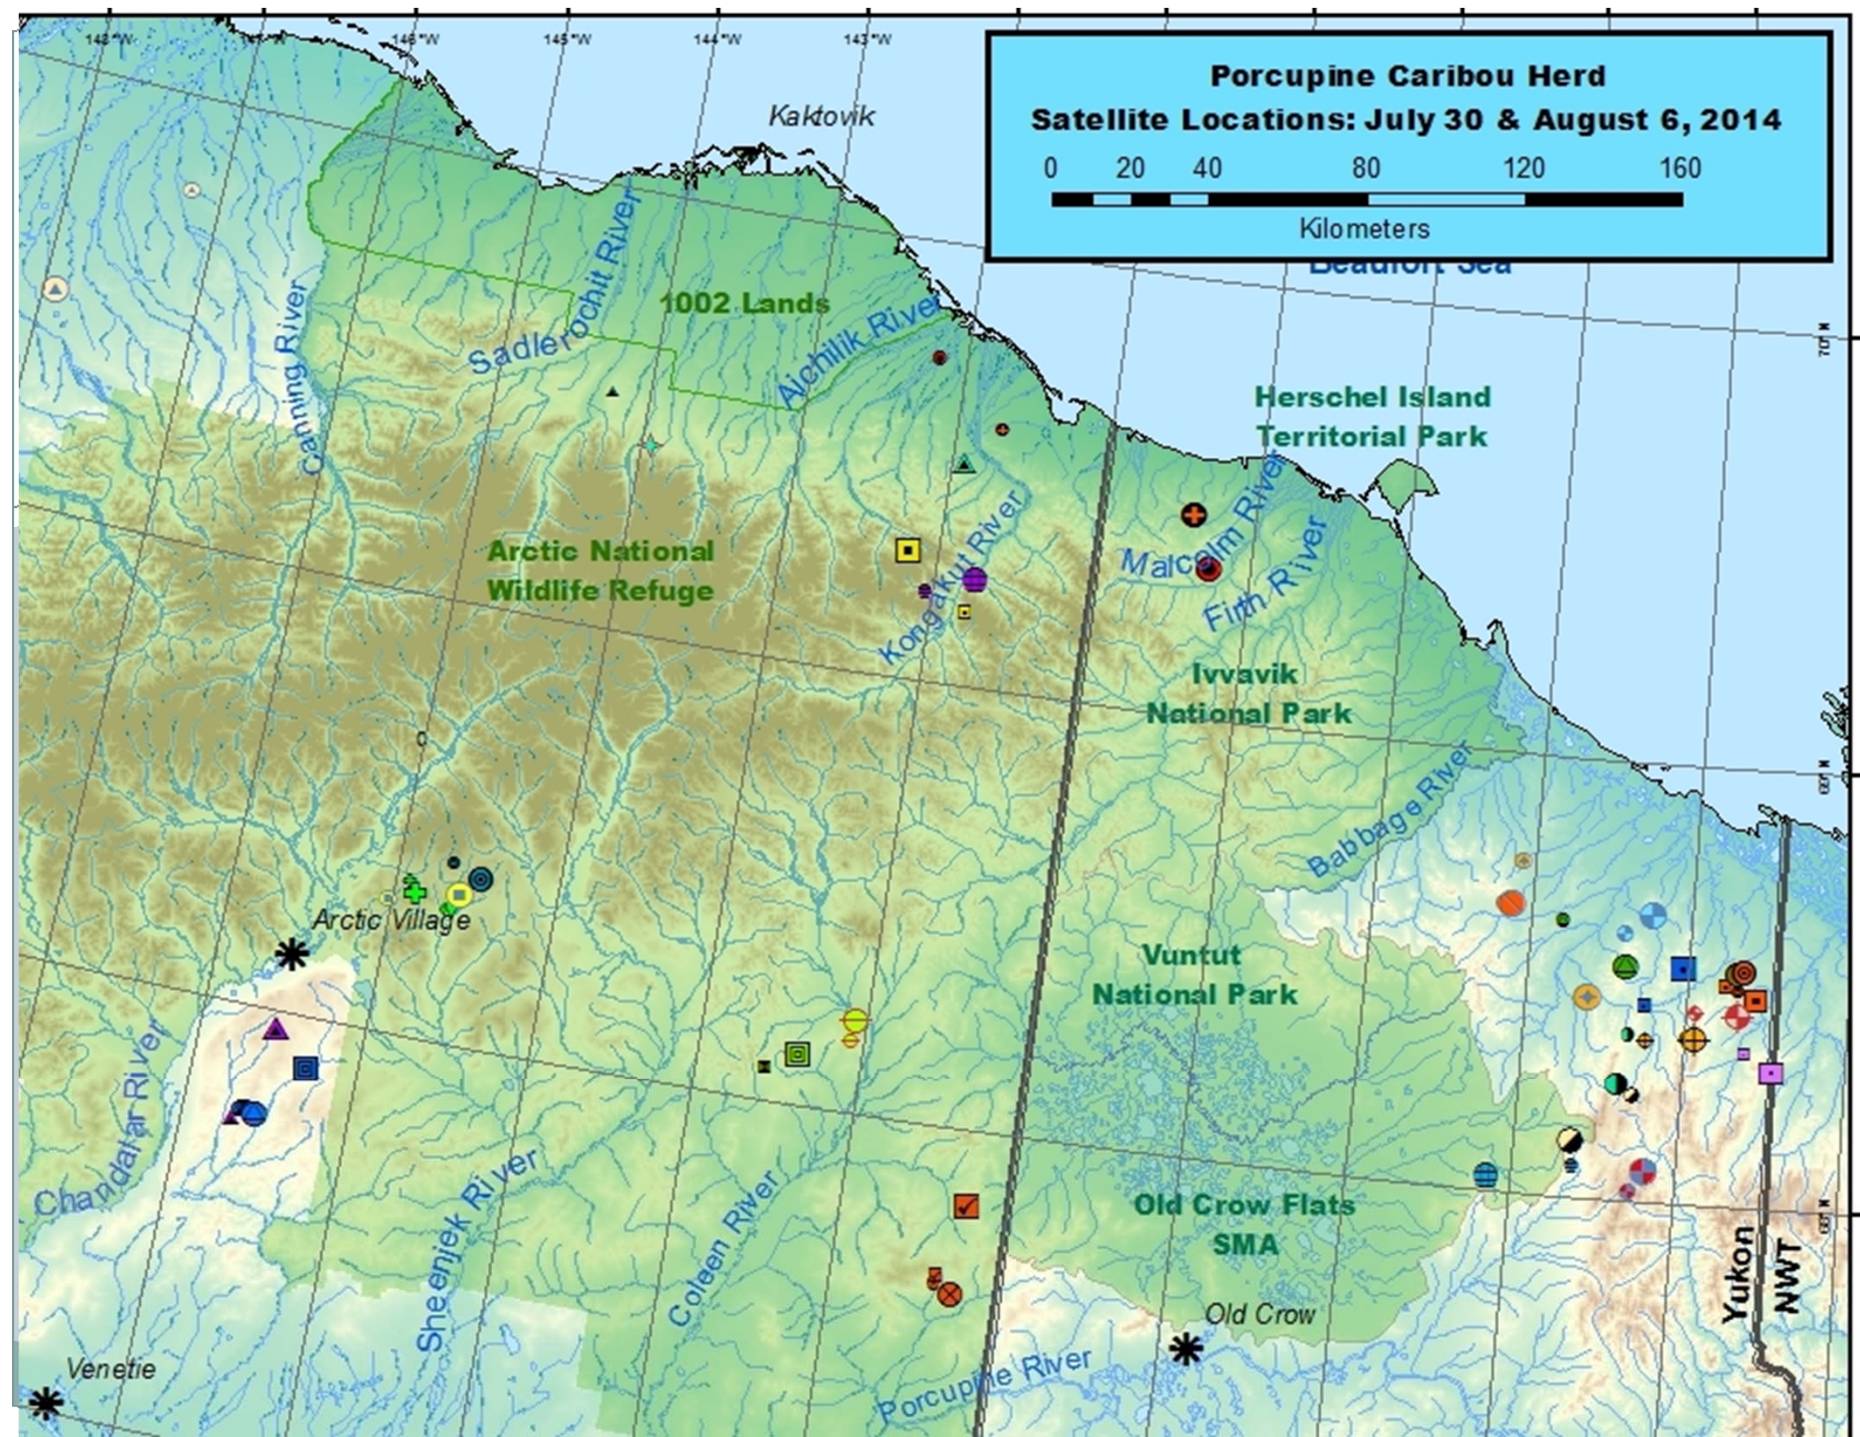

Porcupine Caribou Movement June 2014-Present

Porcupine Caribou Herd
Satellite Locations: July 30 & August 6, 2014

0 20 40 80 120 160

Kilometers

**Porcupine Caribou Herd
Satellite Locations: August 25 to September 2,2014**

0 20 40 80 120 160

Kilometers

Porcupine Caribou Herd
Satellite Locations: November 4 to 11, 2014

0 15 30 60 90 120
 Kilometers

- Iridium Collars**
- 31248
 - 31249
 - 31301
 - 32281
 - ⊕ 32282
 - ⊕ 32284
 - 32288
 - ⊕ 32289
 - 32291
 - ⊕ 32292
 - 32293
 - 32294
 - ▲ 32295
 - 32296
 - 32336
 - ★ 61994
 - ⊕ 34969
 - 35643
 - ◆ 35644
 - 35645
 - 35646
 - ⊕ 35647
 - 35648
 - 35649
 - ⊕ 35650
 - 35652
 - 35653
 - 35654
 - ▲ 35655
 - 35656
 - 35657
 - 35658
 - 35659
 - ⊕ 35681

**Porcupine Caribou Herd
Satellite Locations
May 30 to June 1, 2015**

- PCH Satellite Collars (59 Total)**
- ◻ Globalstar Bulls (n = 14)
 - Lotek Iridium Cows (n = 36)
 - ◻ ATS Iridium Cows (n = 9)

**Porcupine Caribou Herd
Satellite Locations
October 19 to 23, 2015**

0 12.5 25 50 75 100 125 150
Kilometers

PCH Satellite Collars (59 Total)

- ◻ Globalstar Bulls (n = 14)
- Lotek Iridium Cows (n = 36)
- ◻ ATS Iridium Cows (n = 9)