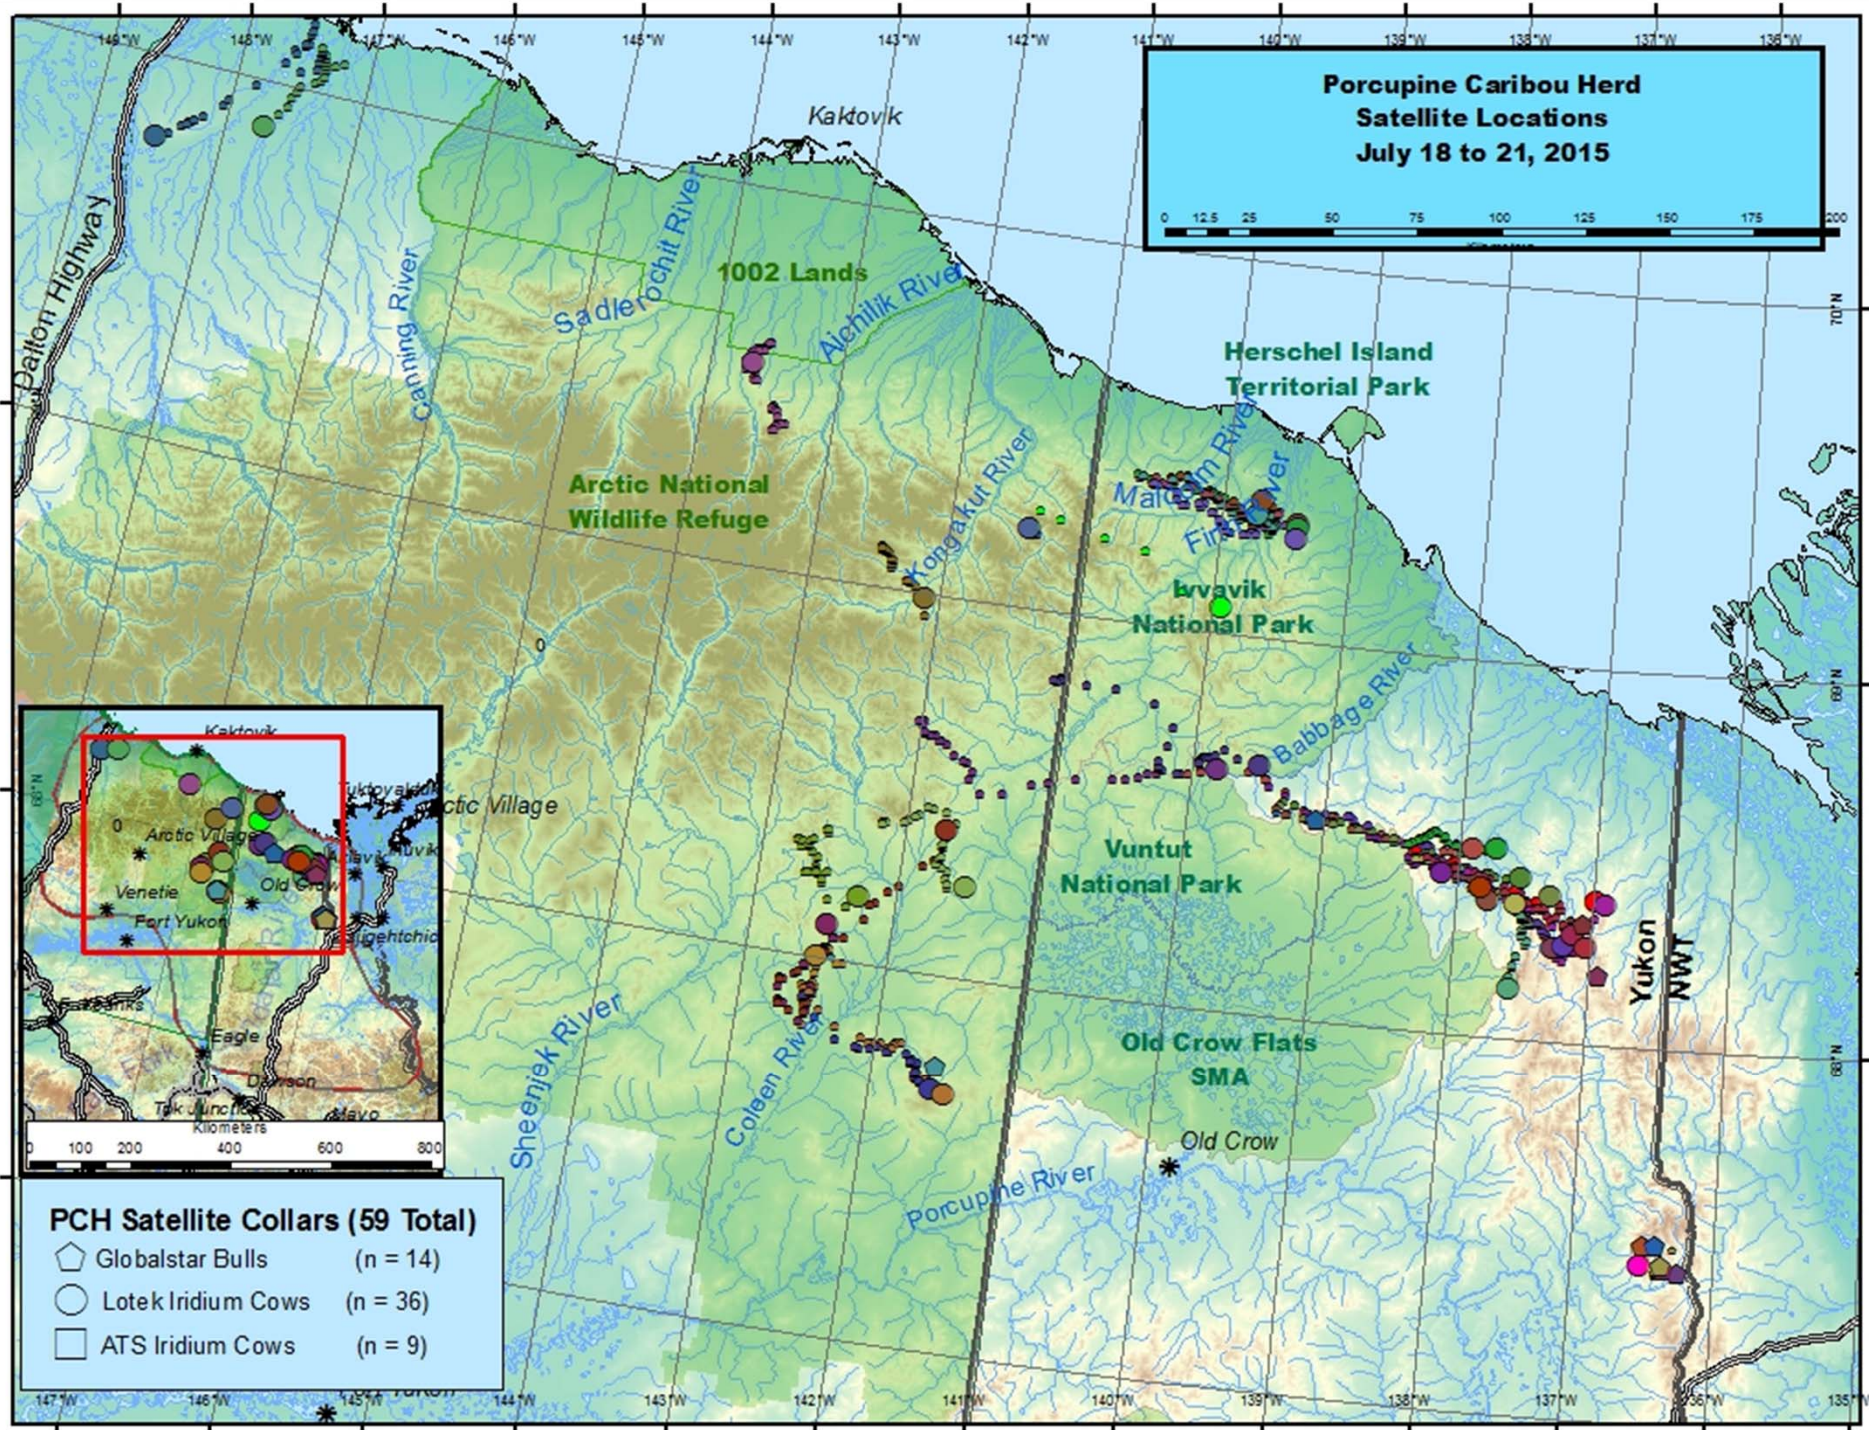

Porcupine Caribou Movement June 2014-Present

Porcupine Caribou Herd
Satellite Locations: July 30 & August 6, 2014

0 20 40 80 120 160

Kilometers

**Porcupine Caribou Herd
Satellite Locations: August 25 to September 2,2014**

0 20 40 80 120 160

Kilometers

Porcupine Caribou Herd
Satellite Locations: November 4 to 11, 2014

0 15 30 60 90 120
 Kilometers

- Iridium Collars**
- 31248
 - 31249
 - 31301
 - 32281
 - ⊕ 32282
 - ⊕ 32284
 - 32288
 - ⊕ 32289
 - 32291
 - ⊕ 32292
 - 32293
 - 32294
 - ▲ 32295
 - 32296
 - 32336
 - ★ 61994
 - ⊕ 34969
 - 35643
 - ◆ 35644
 - 35645
 - 35646
 - ⊕ 35647
 - 35648
 - 35649
 - ⊕ 35650
 - 35652
 - 35653
 - 35654
 - ▲ 35655
 - 35656
 - 35657
 - 35658
 - 35659
 - ⊕ 35681

**Porcupine Caribou Herd
Satellite Locations
May 30 to June 1, 2015**

- PCH Satellite Collars (59 Total)**
- ◻ Globalstar Bulls (n = 14)
 - Lotek Iridium Cows (n = 36)
 - ◻ ATS Iridium Cows (n = 9)

**Porcupine Caribou Herd
Satellite Locations
October 19 to 23, 2015**

0 12.5 25 50 75 100 125 150
Kilometers

PCH Satellite Collars (59 Total)

- ◻ Globalstar Bulls (n = 14)
- Lotek Iridium Cows (n = 36)
- ◻ ATS Iridium Cows (n = 9)