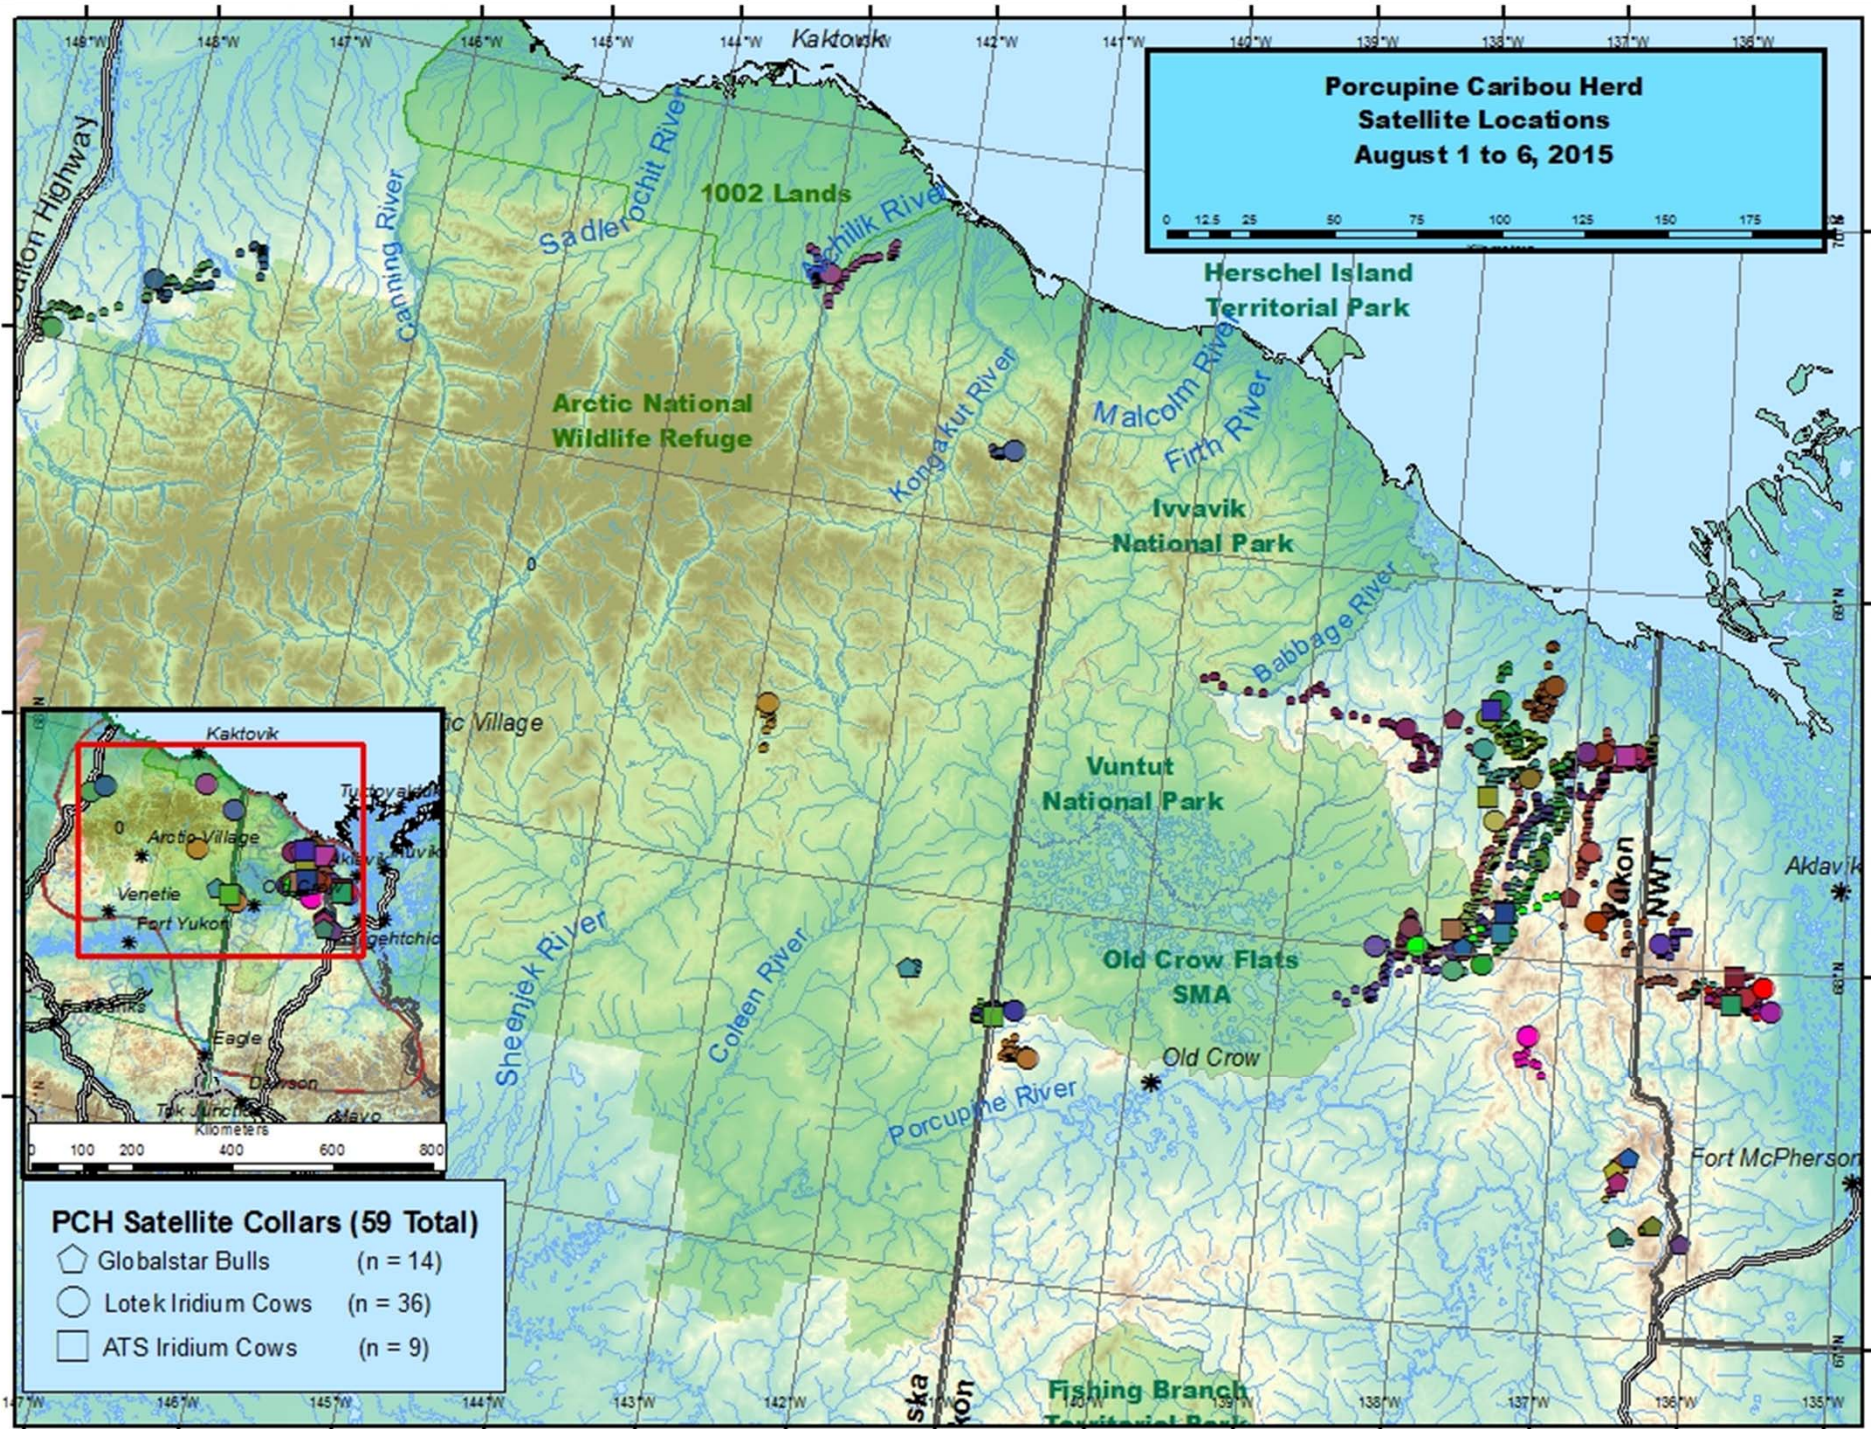

Porcupine Caribou Movement June 2014-Present

Porcupine Caribou Herd
Satellite Locations: July 30 & August 6, 2014

0 20 40 80 120 160

Kilometers

**Porcupine Caribou Herd
Satellite Locations: August 25 to September 2,2014**

0 20 40 80 120 160

Kilometers

Porcupine Caribou Herd
Satellite Locations: November 4 to 11, 2014

0 15 30 60 90 120
 Kilometers

- Iridium Collars**
- 31248
 - 31249
 - 31301
 - 32281
 - ⊕ 32282
 - ⊕ 32284
 - 32288
 - ⊕ 32289
 - 32291
 - ⊕ 32292
 - 32293
 - 32294
 - ▲ 32295
 - 32296
 - 32336
 - ★ 61994
 - ⊕ 34969
 - 35643
 - ◆ 35644
 - 35645
 - 35646
 - ⊕ 35647
 - 35648
 - 35649
 - ⊕ 35650
 - 35652
 - 35653
 - 35654
 - ▲ 35655
 - 35656
 - 35657
 - 35658
 - 35659
 - ⊕ 35681

**Porcupine Caribou Herd
Satellite Locations
May 30 to June 1, 2015**

- PCH Satellite Collars (59 Total)**
- ◻ Globalstar Bulls (n = 14)
 - Lotek Iridium Cows (n = 36)
 - ◻ ATS Iridium Cows (n = 9)

**Porcupine Caribou Herd
Satellite Locations
October 19 to 23, 2015**

0 12.5 25 50 75 100 125 150
Kilometers

PCH Satellite Collars (59 Total)

- ◻ Globalstar Bulls (n = 14)
- Lotek Iridium Cows (n = 36)
- ◻ ATS Iridium Cows (n = 9)