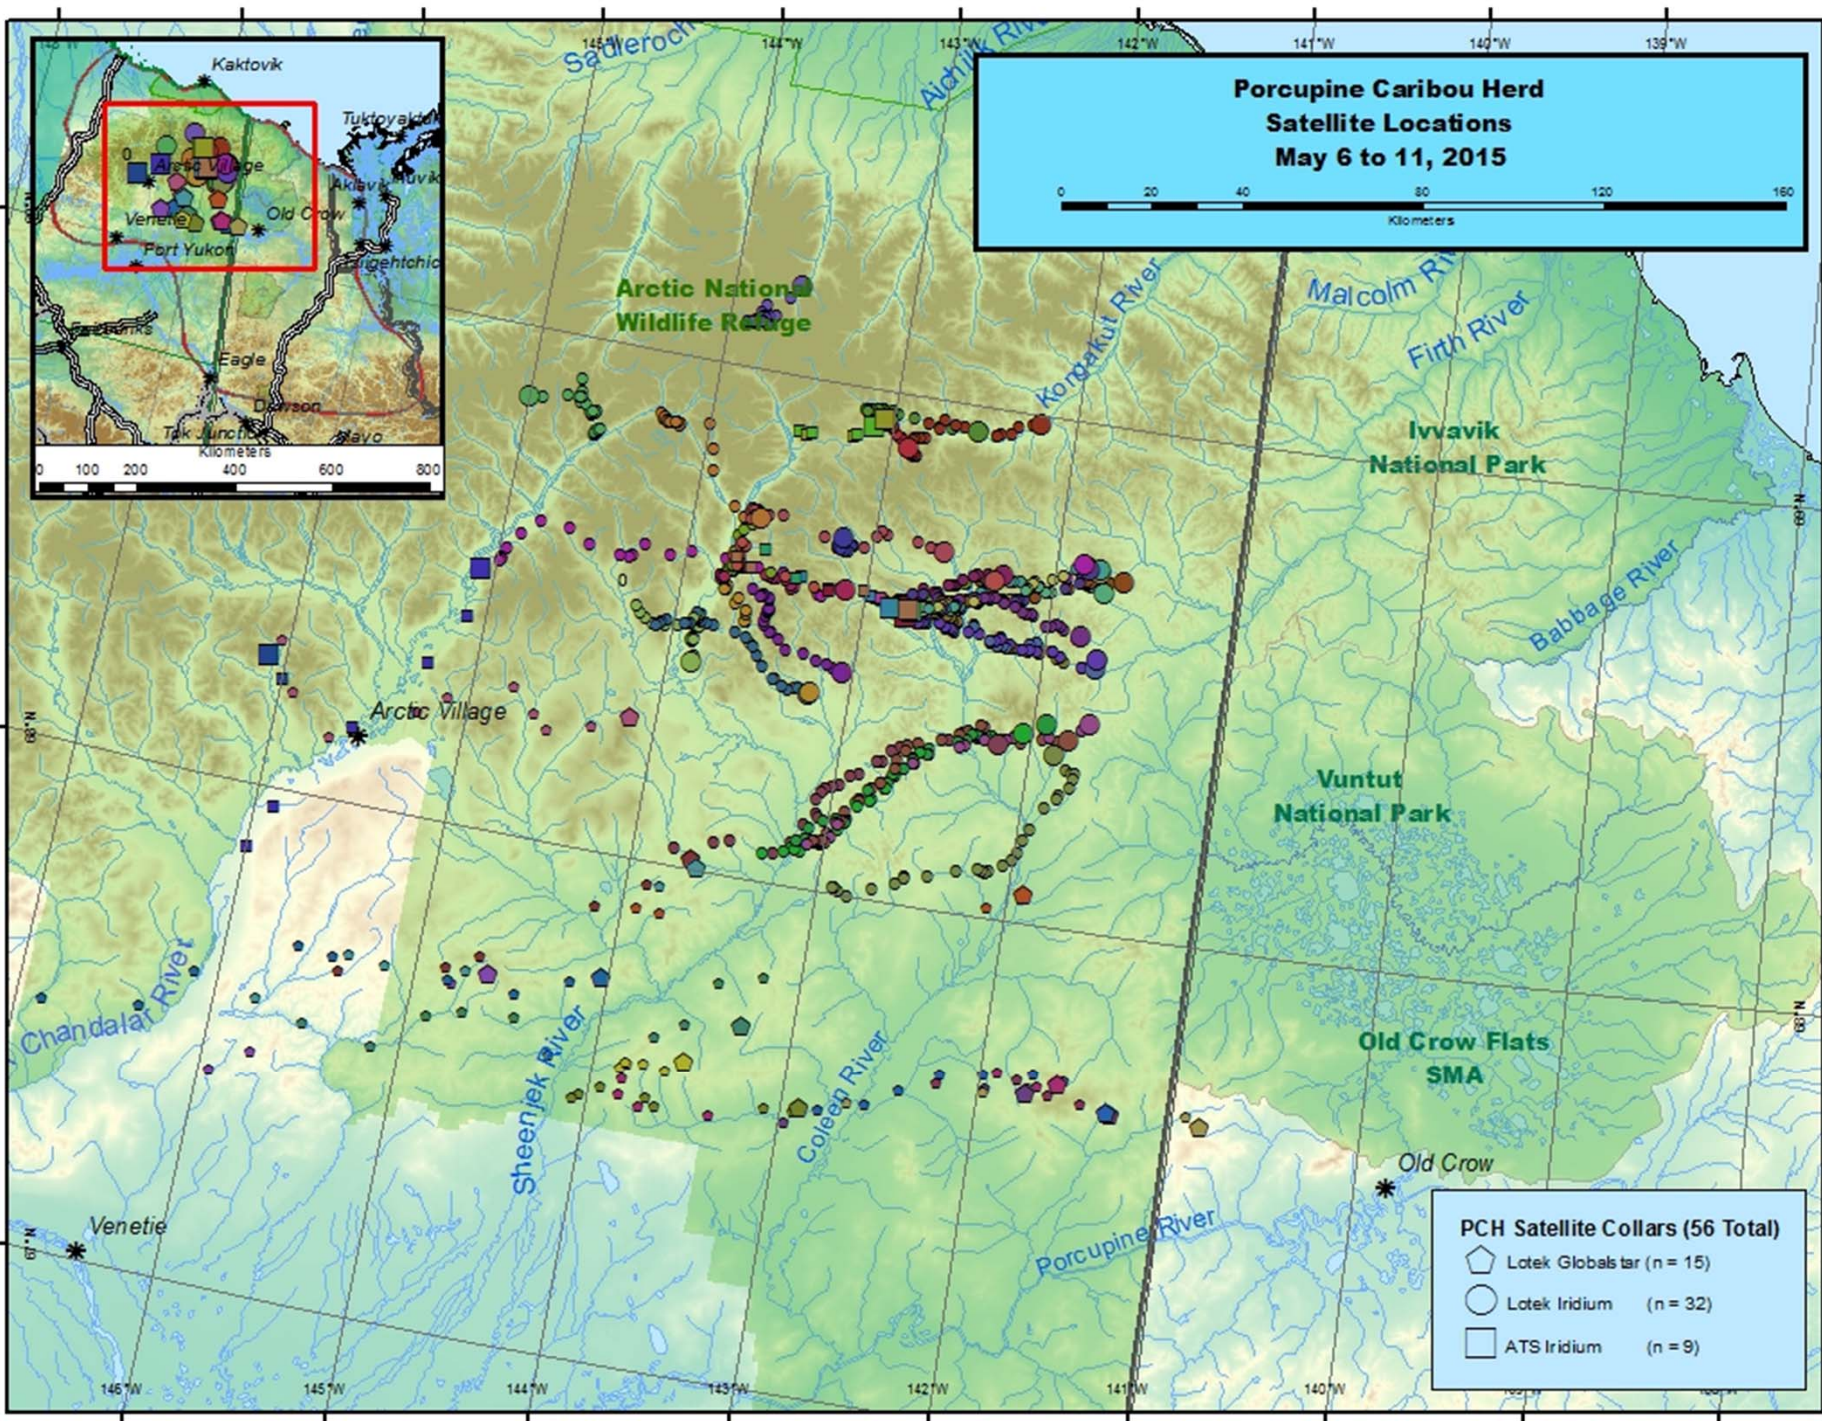

Porcupine Caribou Movement June 2014-Present

Porcupine Caribou Herd
Satellite Locations: July 30 & August 6, 2014

0 20 40 80 120 160

Kilometers

**Porcupine Caribou Herd
Satellite Locations: August 25 to September 2,2014**

0 20 40 80 120 160

Kilometers

Porcupine Caribou Herd
Satellite Locations: November 4 to 11, 2014

0 15 30 60 90 120
 Kilometers

- Iridium Collars**
- 31248
 - 31249
 - 31301
 - 32281
 - ⊕ 32282
 - ⊕ 32284
 - 32288
 - ⊕ 32289
 - 32291
 - ⊕ 32292
 - 32293
 - 32294
 - ▲ 32295
 - 32296
 - 32336
 - ★ 61994
 - ⊕ 34969
 - 35643
 - ◆ 35644
 - 35645
 - 35646
 - ⊕ 35647
 - 35648
 - 35649
 - ⊕ 35650
 - 35652
 - 35653
 - 35654
 - ▲ 35655
 - 35656
 - 35657
 - 35658
 - 35659
 - ⊕ 35681

**Porcupine Caribou Herd
Satellite Locations
May 30 to June 1, 2015**

- PCH Satellite Collars (59 Total)**
- ◻ Globalstar Bulls (n = 14)
 - Lotek Iridium Cows (n = 36)
 - ◻ ATS Iridium Cows (n = 9)

**Porcupine Caribou Herd
Satellite Locations
October 19 to 23, 2015**

0 12.5 25 50 75 100 125 150
Kilometers

PCH Satellite Collars (59 Total)

- ◻ Globalstar Bulls (n = 14)
- Lotek Iridium Cows (n = 36)
- ◻ ATS Iridium Cows (n = 9)