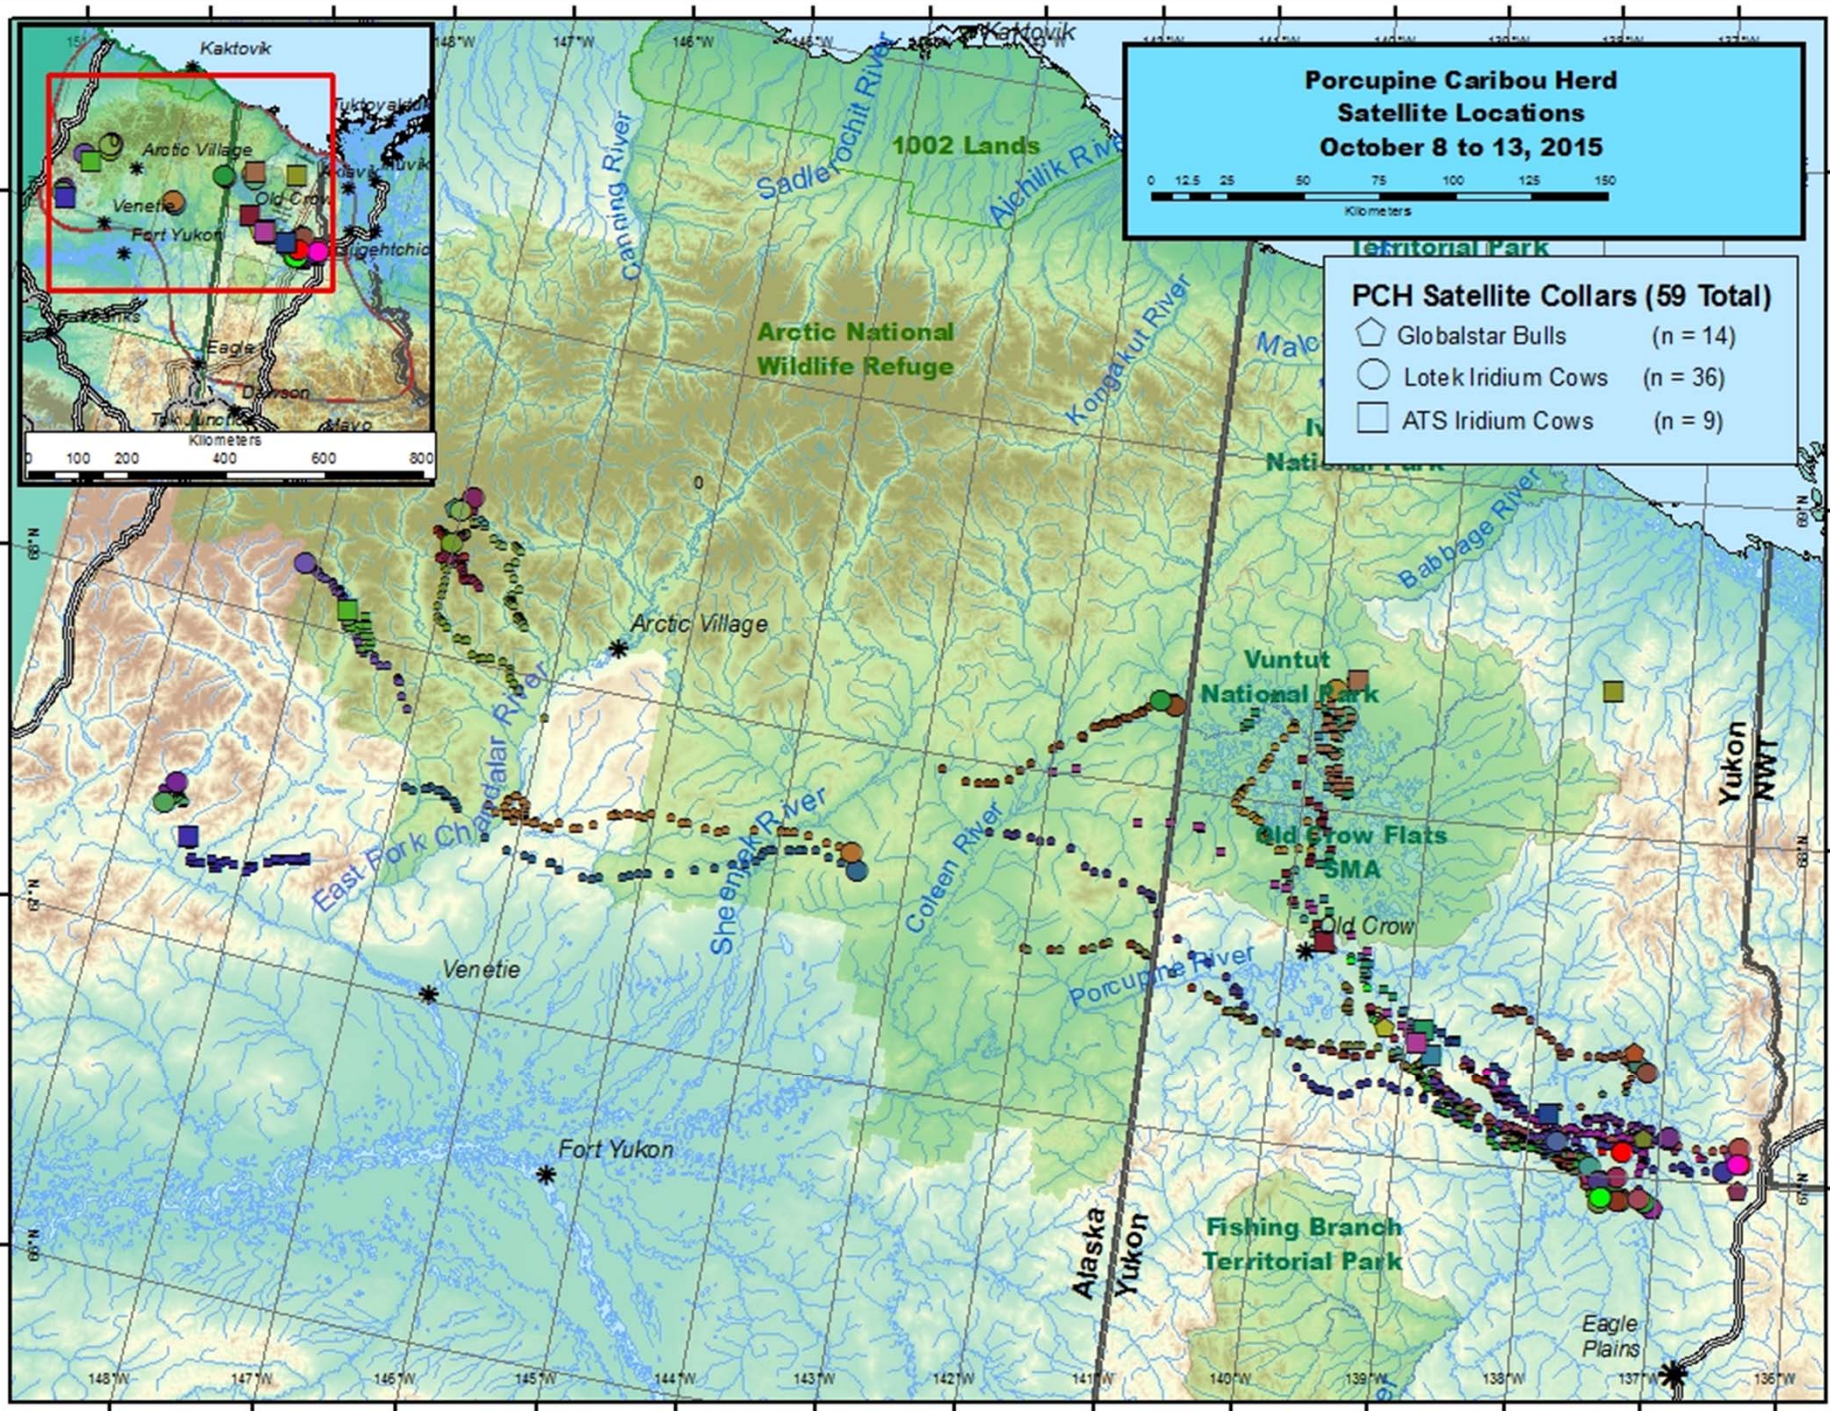

Porcupine Caribou Movement June 2014-Present

Porcupine Caribou Herd
Satellite Locations: July 30 & August 6, 2014

0 20 40 80 120 160

Kilometers

**Porcupine Caribou Herd
Satellite Locations: August 25 to September 2,2014**

0 20 40 80 120 160

Kilometers

Porcupine Caribou Herd
Satellite Locations: November 4 to 11, 2014

0 15 30 60 90 120
 Kilometers

- Iridium Collars**
- 31248
 - 31249
 - 31301
 - 32281
 - ⊕ 32282
 - ⊕ 32284
 - 32288
 - ⊕ 32289
 - 32291
 - ⊕ 32292
 - 32293
 - 32294
 - ▲ 32295
 - 32296
 - 32336
 - ★ 61994
 - ⊕ 34969
 - 35643
 - ◆ 35644
 - 35645
 - 35646
 - ⊕ 35647
 - 35648
 - 35649
 - ⊕ 35650
 - 35652
 - 35653
 - 35654
 - ▲ 35655
 - 35656
 - 35657
 - 35658
 - 35659
 - ⊕ 35681

**Porcupine Caribou Herd
Satellite Locations
May 30 to June 1, 2015**

- PCH Satellite Collars (59 Total)**
- ◻ Globalstar Bulls (n = 14)
 - Lotek Iridium Cows (n = 36)
 - ◻ ATS Iridium Cows (n = 9)

**Porcupine Caribou Herd
Satellite Locations
October 19 to 23, 2015**

0 12.5 25 50 75 100 125 150
Kilometers

PCH Satellite Collars (59 Total)

- ◻ Globalstar Bulls (n = 14)
- Lotek Iridium Cows (n = 36)
- ◻ ATS Iridium Cows (n = 9)