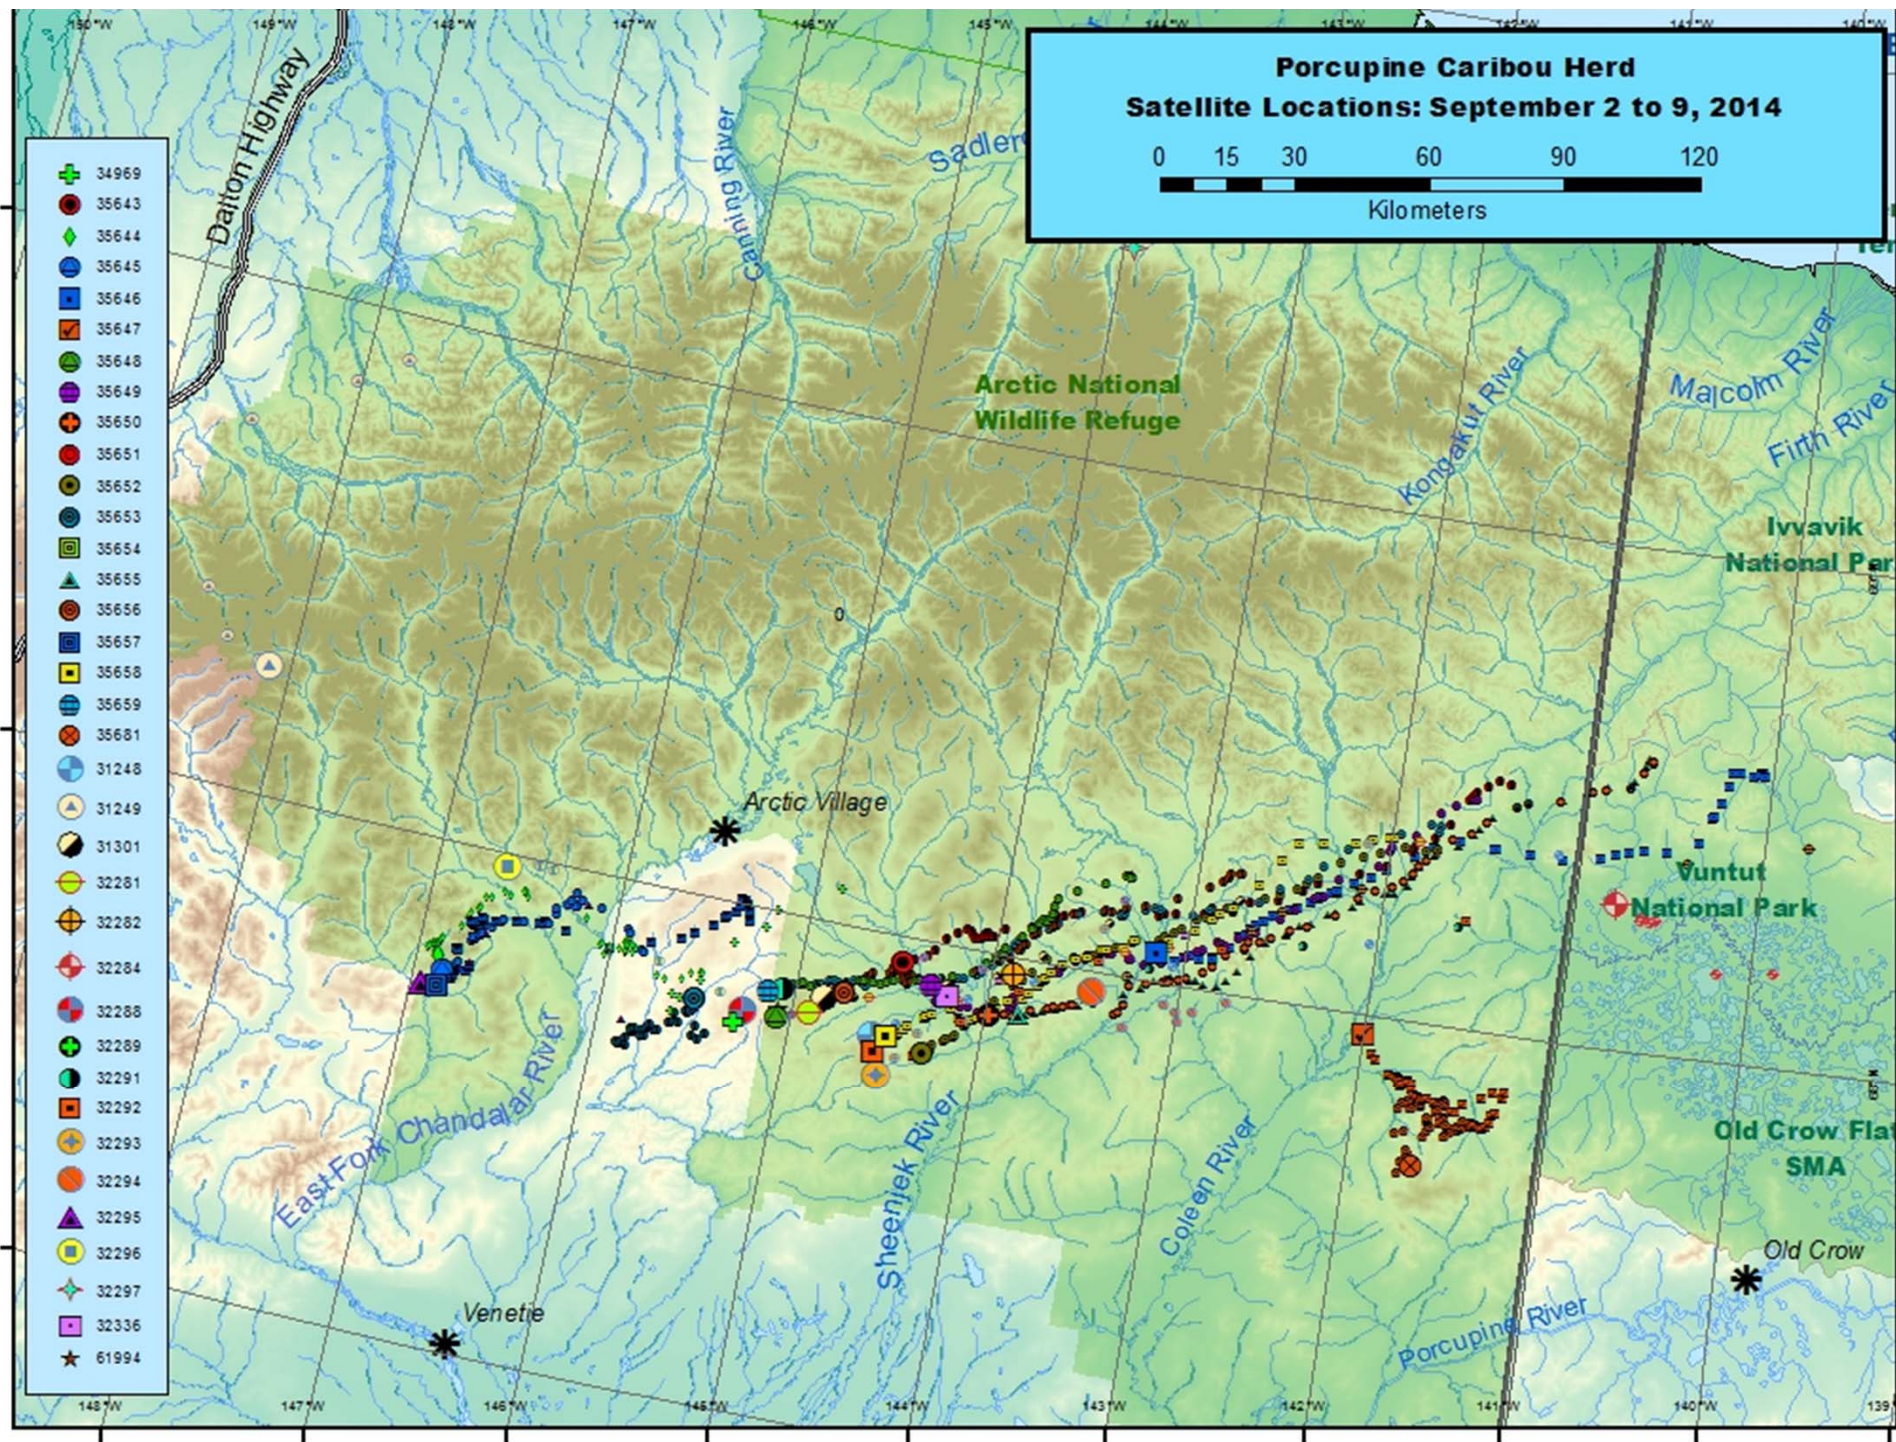

Porcupine Caribou Movement June 2014-Present

Porcupine Caribou Herd
Satellite Locations: July 30 & August 6, 2014

0 20 40 80 120 160

Kilometers

**Porcupine Caribou Herd
Satellite Locations: August 25 to September 2,2014**

0 20 40 80 120 160

Kilometers

Porcupine Caribou Herd
Satellite Locations: November 4 to 11, 2014

0 15 30 60 90 120
 Kilometers

- Iridium Collars**
- 31248
 - 31249
 - 31301
 - 32281
 - ⊕ 32282
 - ⊕ 32284
 - 32288
 - ⊕ 32289
 - 32291
 - ⊕ 32292
 - 32293
 - 32294
 - ▲ 32295
 - 32296
 - 32336
 - ★ 61994
 - ⊕ 34969
 - 35643
 - ◆ 35644
 - 35645
 - 35646
 - ⊕ 35647
 - 35648
 - 35649
 - ⊕ 35650
 - 35652
 - 35653
 - 35654
 - ▲ 35655
 - 35656
 - 35657
 - 35658
 - 35659
 - ⊕ 35681

**Porcupine Caribou Herd
Satellite Locations
May 30 to June 1, 2015**

- PCH Satellite Collars (59 Total)**
- ◻ Globalstar Bulls (n = 14)
 - Lotek Iridium Cows (n = 36)
 - ◻ ATS Iridium Cows (n = 9)

**Porcupine Caribou Herd
Satellite Locations
October 19 to 23, 2015**

0 12.5 25 50 75 100 125 150
Kilometers

PCH Satellite Collars (59 Total)

- ◻ Globalstar Bulls (n = 14)
- Lotek Iridium Cows (n = 36)
- ◻ ATS Iridium Cows (n = 9)