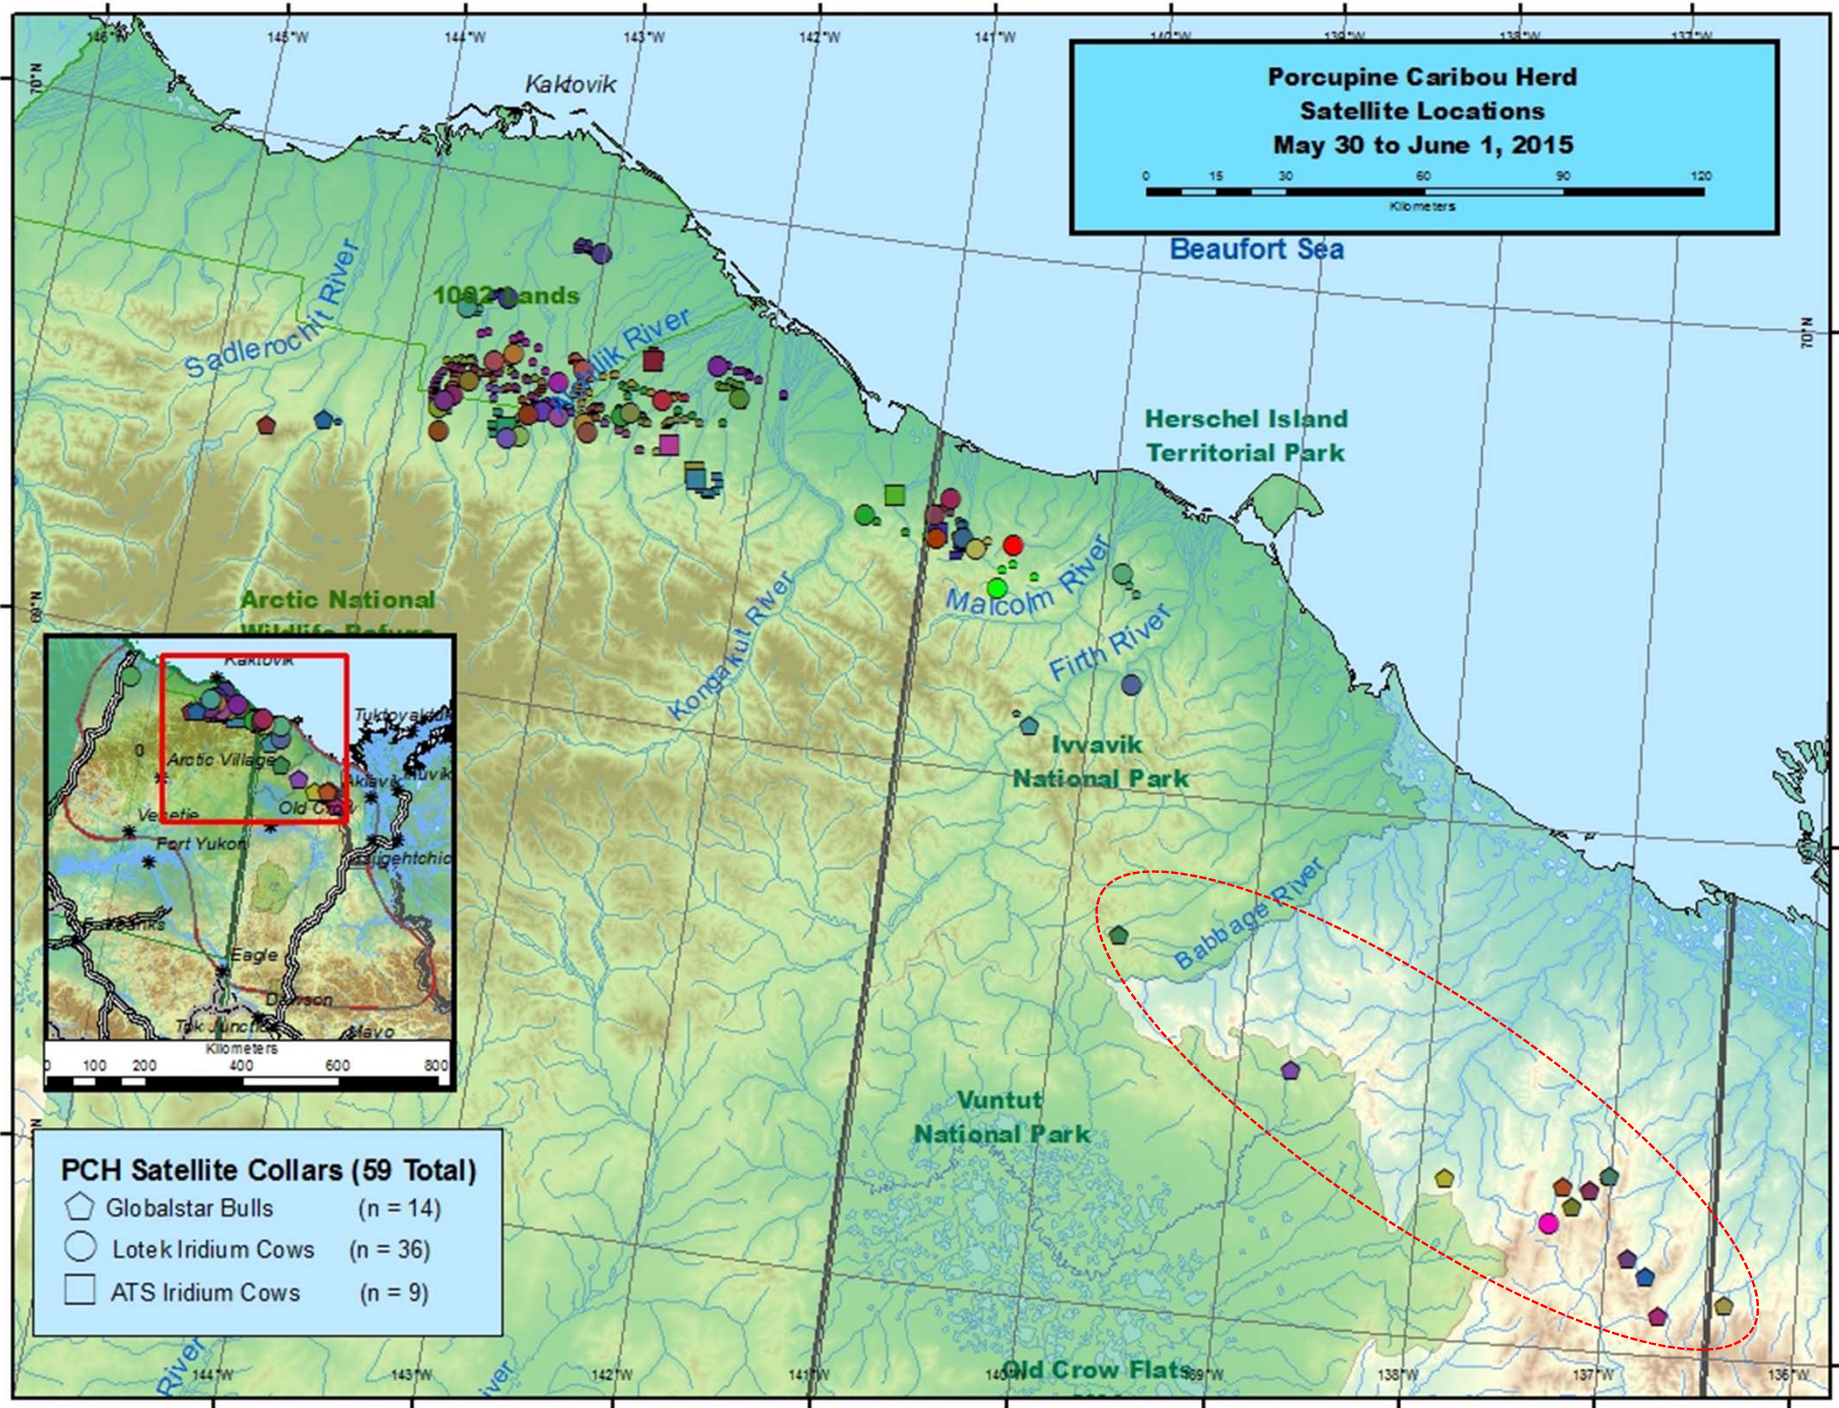

Porcupine Caribou Movement June 2014-Present

Porcupine Caribou Herd
Satellite Locations: July 30 & August 6, 2014

0 20 40 80 120 160

Kilometers

**Porcupine Caribou Herd
Satellite Locations: August 25 to September 2,2014**

0 20 40 80 120 160

Kilometers

Porcupine Caribou Herd
Satellite Locations: November 4 to 11, 2014

0 15 30 60 90 120
 Kilometers

- Iridium Collars**
- 31248
 - 31249
 - 31301
 - 32281
 - ⊕ 32282
 - ⊕ 32284
 - 32288
 - ⊕ 32289
 - 32291
 - ⊕ 32292
 - 32293
 - 32294
 - ▲ 32295
 - 32296
 - 32336
 - ★ 61994
 - ⊕ 34969
 - 35643
 - ◆ 35644
 - 35645
 - 35646
 - ⊕ 35647
 - 35648
 - 35649
 - ⊕ 35650
 - 35652
 - 35653
 - 35654
 - ▲ 35655
 - 35656
 - 35657
 - 35658
 - 35659
 - ⊕ 35681

**Porcupine Caribou Herd
Satellite Locations
May 30 to June 1, 2015**

- PCH Satellite Collars (59 Total)**
- ◻ Globalstar Bulls (n = 14)
 - Lotek Iridium Cows (n = 36)
 - ◻ ATS Iridium Cows (n = 9)

**Porcupine Caribou Herd
Satellite Locations
October 19 to 23, 2015**

0 12.5 25 50 75 100 125 150
Kilometers

PCH Satellite Collars (59 Total)

- ◻ Globalstar Bulls (n = 14)
- Lotek Iridium Cows (n = 36)
- ◻ ATS Iridium Cows (n = 9)