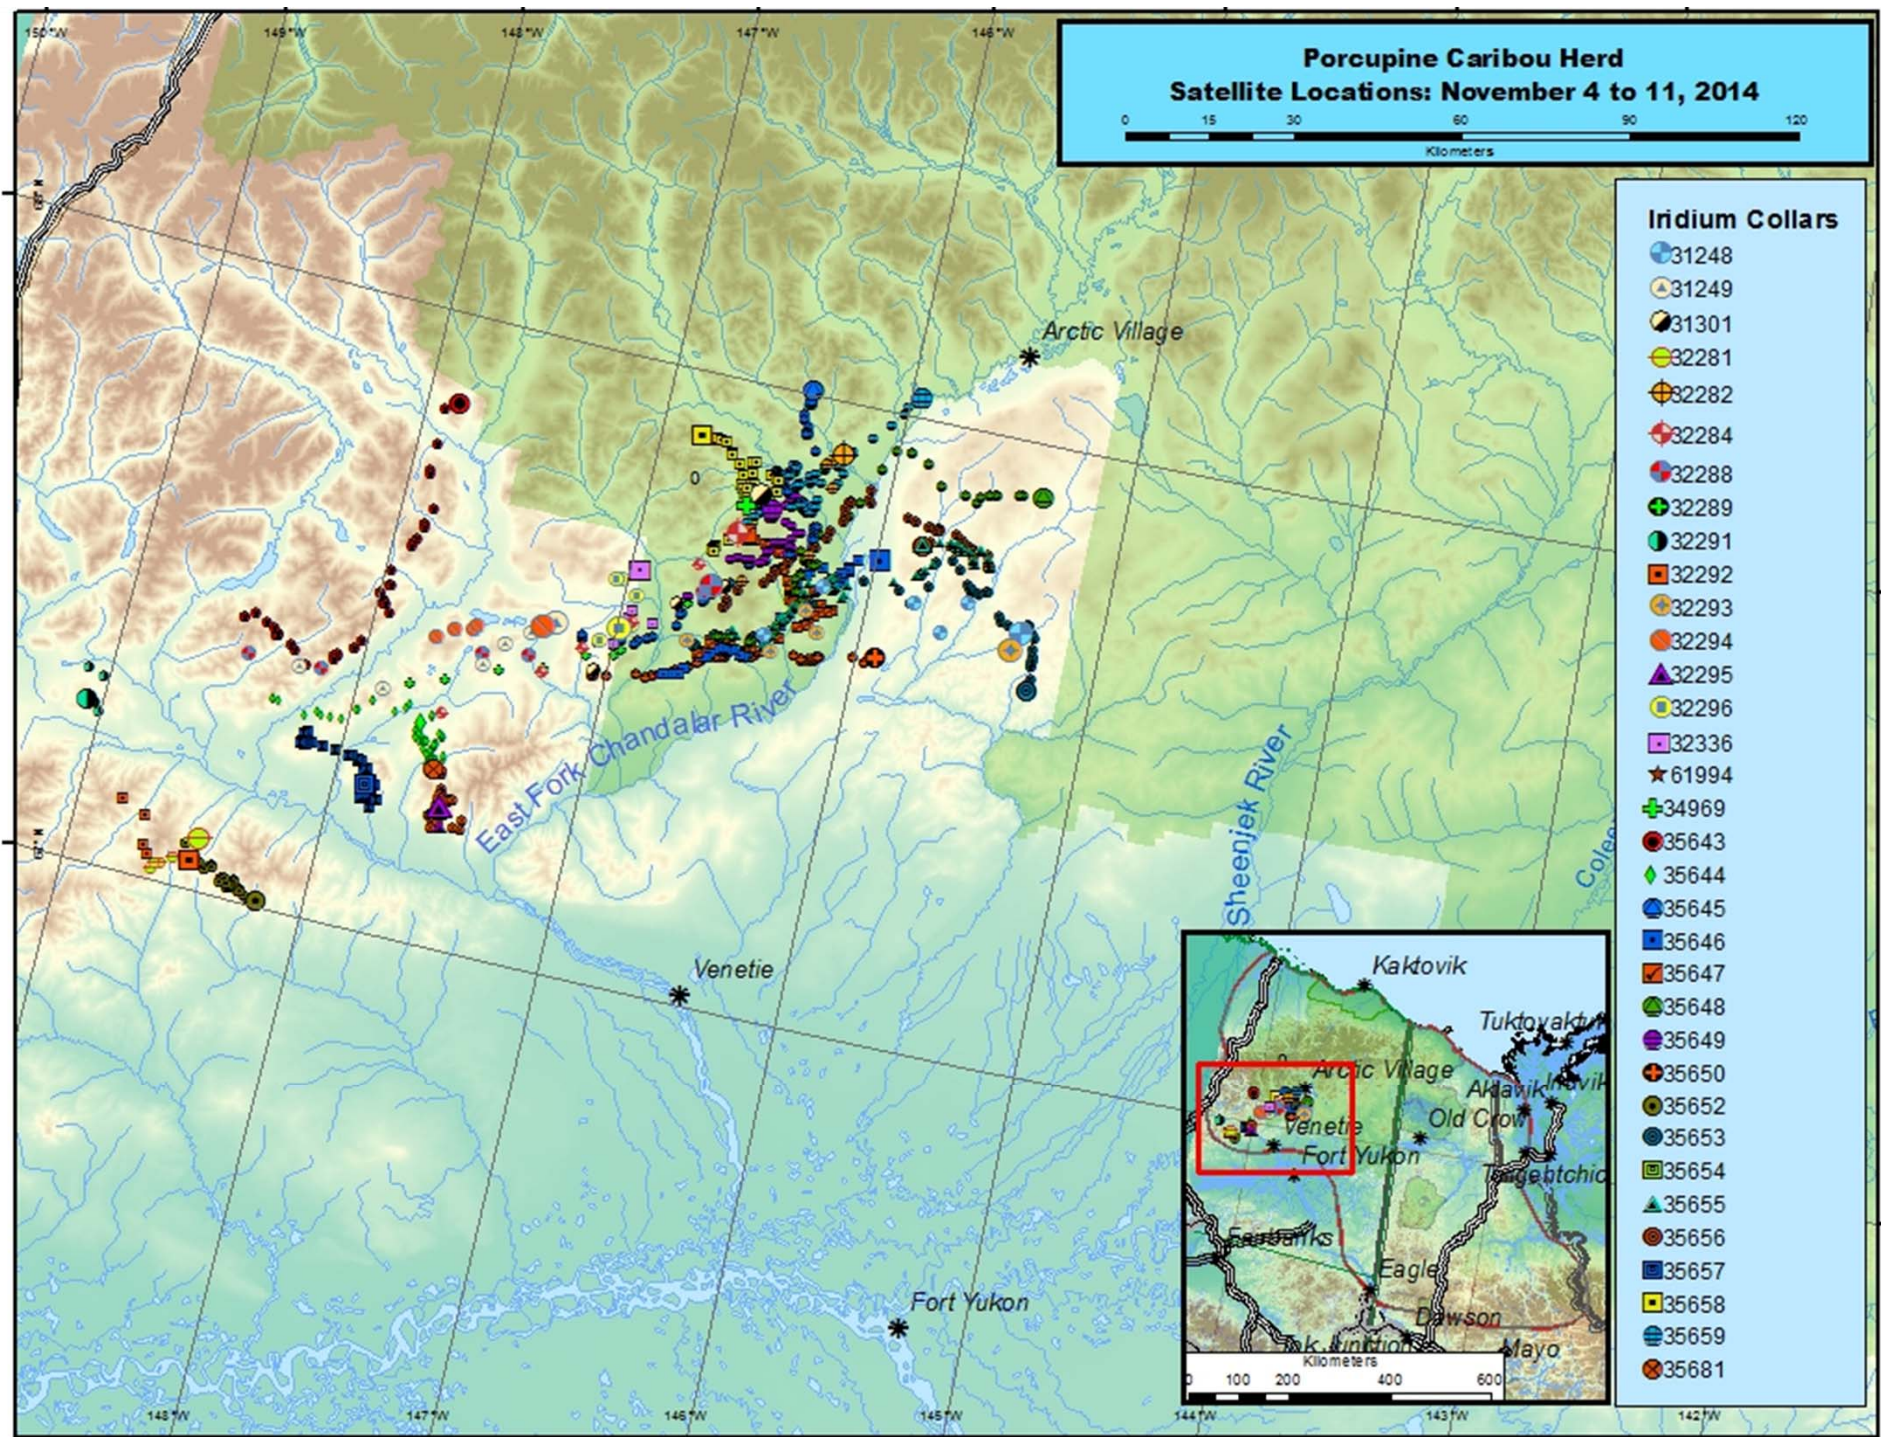

Porcupine Caribou Movement June 2014-Present

Porcupine Caribou Herd
Satellite Locations: July 30 & August 6, 2014

0 20 40 80 120 160

Kilometers

**Porcupine Caribou Herd
Satellite Locations: August 25 to September 2,2014**

0 20 40 80 120 160

Kilometers

Porcupine Caribou Herd
Satellite Locations: November 4 to 11, 2014

0 15 30 60 90 120
 Kilometers

- Iridium Collars**
- 31248
 - 31249
 - 31301
 - 32281
 - ⊕ 32282
 - ⊕ 32284
 - 32288
 - ⊕ 32289
 - 32291
 - ⊕ 32292
 - 32293
 - 32294
 - ▲ 32295
 - 32296
 - 32336
 - ★ 61994
 - ⊕ 34969
 - 35643
 - ◆ 35644
 - 35645
 - 35646
 - ⊕ 35647
 - 35648
 - 35649
 - ⊕ 35650
 - 35652
 - 35653
 - 35654
 - ▲ 35655
 - 35656
 - 35657
 - 35658
 - 35659
 - ⊕ 35681

**Porcupine Caribou Herd
Satellite Locations
May 30 to June 1, 2015**

- PCH Satellite Collars (59 Total)**
- ◻ Globalstar Bulls (n = 14)
 - Lotek Iridium Cows (n = 36)
 - ◻ ATS Iridium Cows (n = 9)

**Porcupine Caribou Herd
Satellite Locations
October 19 to 23, 2015**

0 12.5 25 50 75 100 125 150
Kilometers

PCH Satellite Collars (59 Total)

- ◻ Globalstar Bulls (n = 14)
- Lotek Iridium Cows (n = 36)
- ◻ ATS Iridium Cows (n = 9)