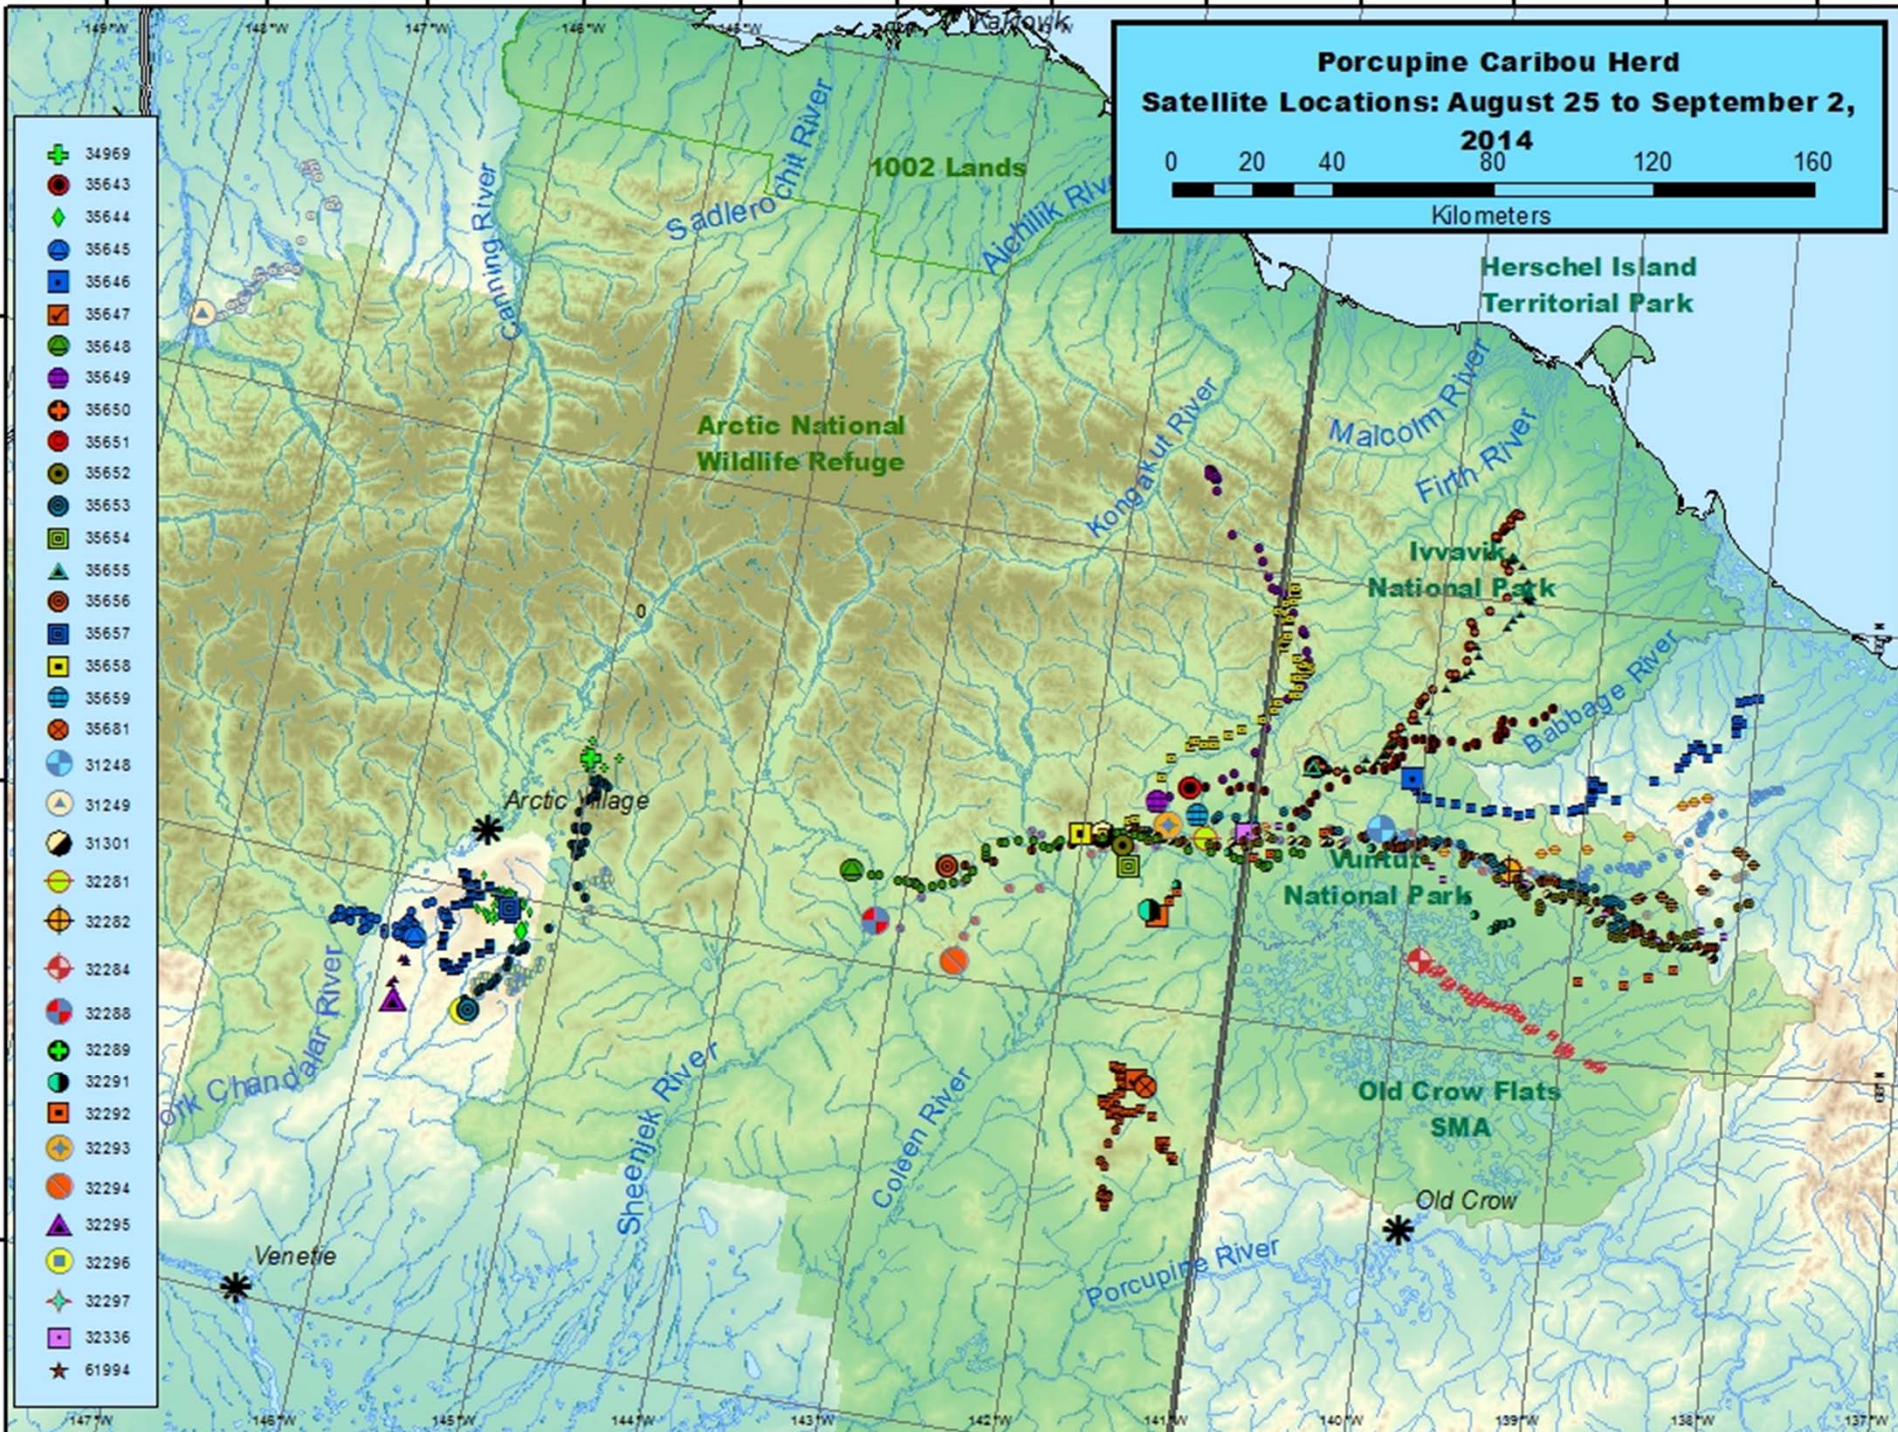

Porcupine Caribou Movement June 2014-Present

Porcupine Caribou Herd
Satellite Locations: July 30 & August 6, 2014

0 20 40 80 120 160

Kilometers

**Porcupine Caribou Herd
Satellite Locations: August 25 to September 2,2014**

0 20 40 80 120 160

Kilometers

Porcupine Caribou Herd
Satellite Locations: November 4 to 11, 2014

0 15 30 60 90 120
 Kilometers

- Iridium Collars**
- 31248
 - 31249
 - 31301
 - 32281
 - ⊕ 32282
 - ⊕ 32284
 - 32288
 - ⊕ 32289
 - 32291
 - ⊕ 32292
 - 32293
 - 32294
 - ▲ 32295
 - 32296
 - 32336
 - ★ 61994
 - ⊕ 34969
 - 35643
 - ◆ 35644
 - 35645
 - 35646
 - ⊕ 35647
 - 35648
 - 35649
 - ⊕ 35650
 - 35652
 - 35653
 - 35654
 - ▲ 35655
 - 35656
 - 35657
 - 35658
 - 35659
 - ⊕ 35681

**Porcupine Caribou Herd
Satellite Locations
May 30 to June 1, 2015**

- PCH Satellite Collars (59 Total)**
- ◻ Globalstar Bulls (n = 14)
 - Lotek Iridium Cows (n = 36)
 - ◻ ATS Iridium Cows (n = 9)

**Porcupine Caribou Herd
Satellite Locations
October 19 to 23, 2015**

0 12.5 25 50 75 100 125 150
Kilometers

PCH Satellite Collars (59 Total)

- ◻ Globalstar Bulls (n = 14)
- Lotek Iridium Cows (n = 36)
- ◻ ATS Iridium Cows (n = 9)