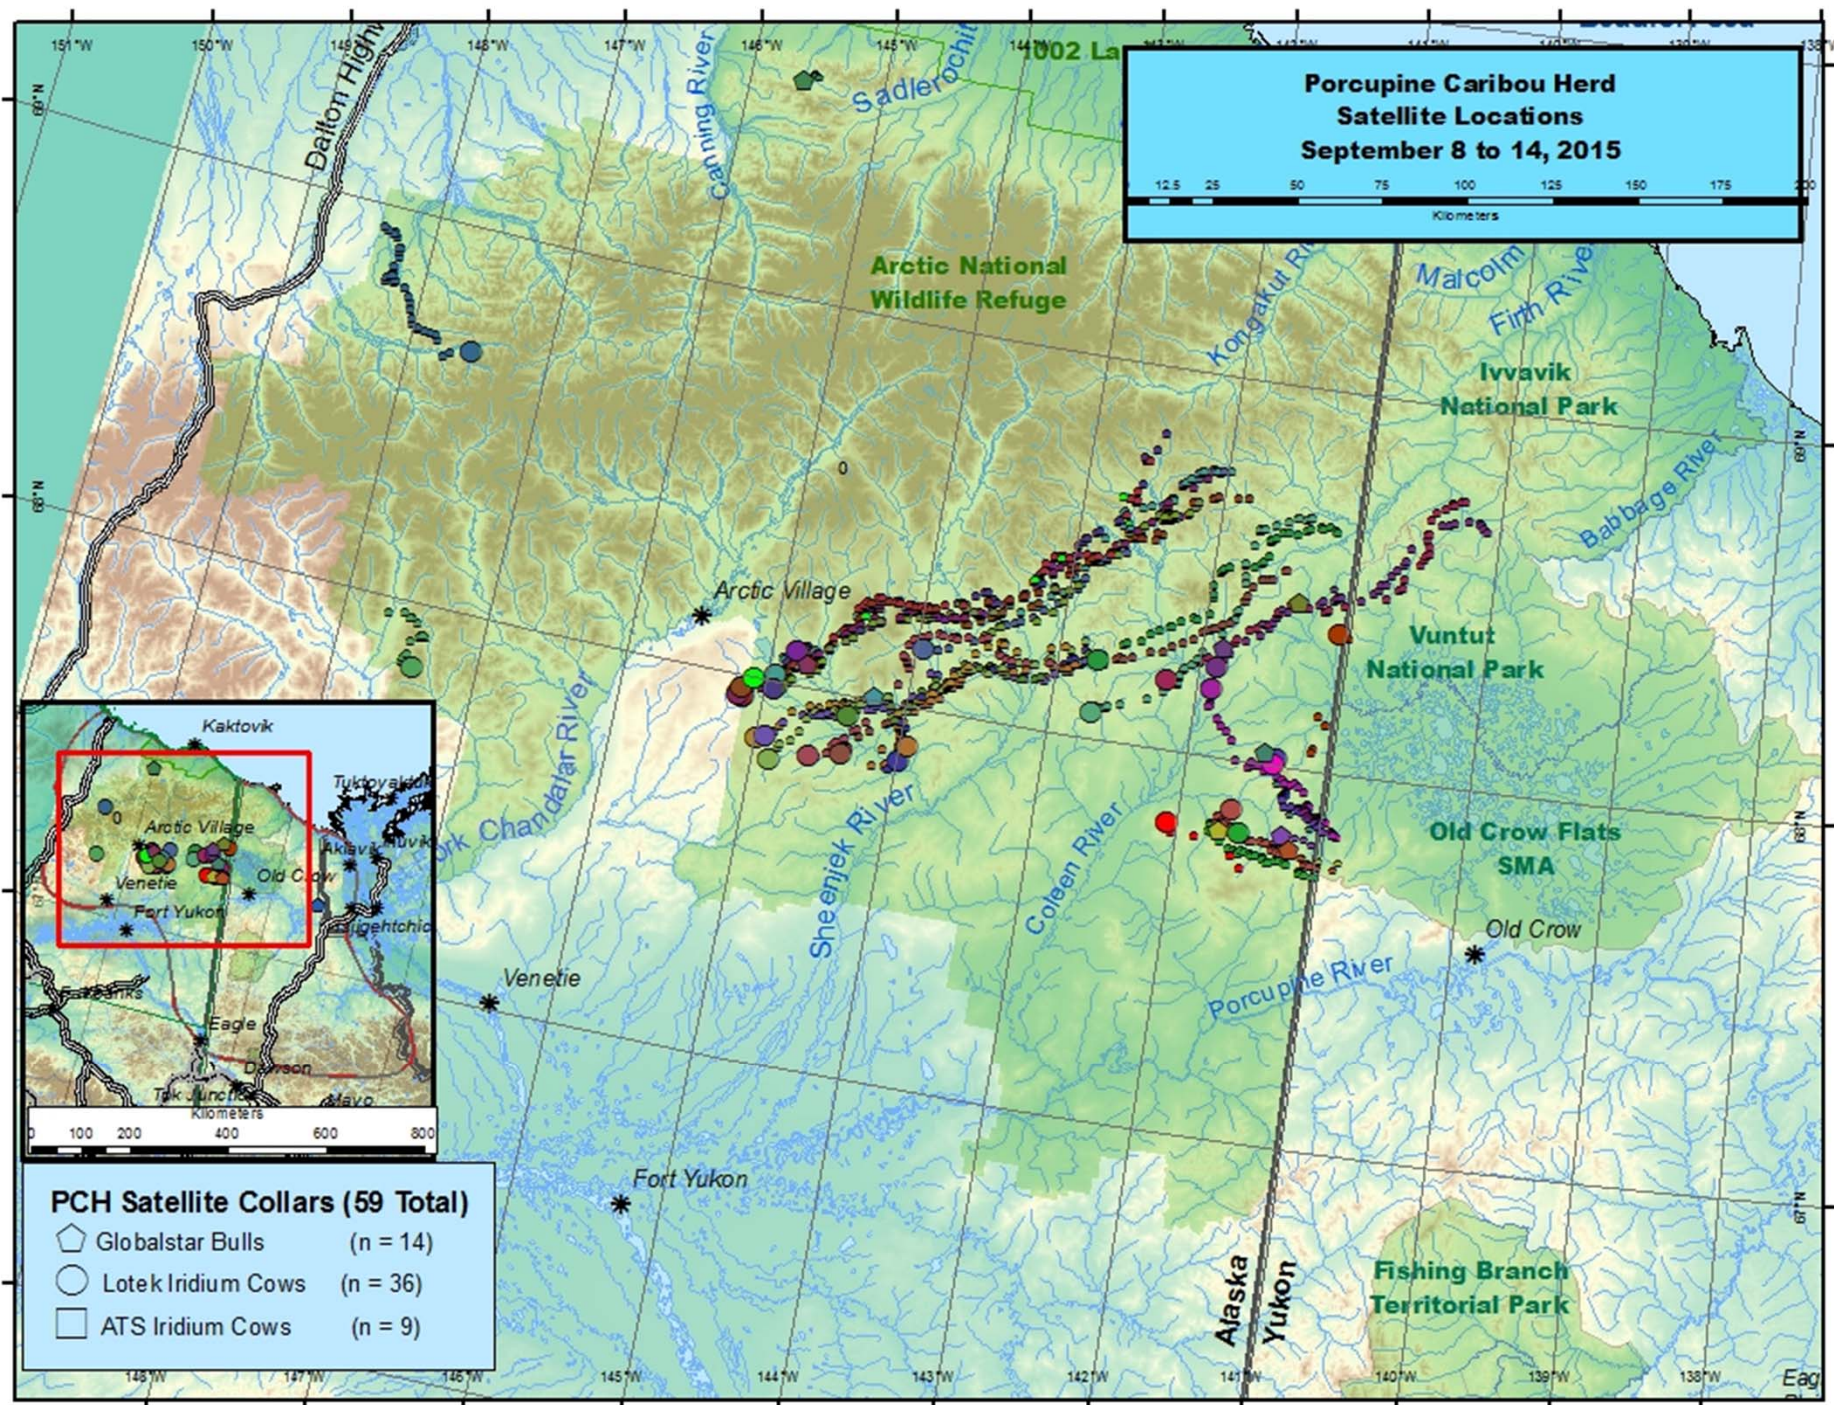

Porcupine Caribou Movement June 2014-Present

Porcupine Caribou Herd
Satellite Locations: July 30 & August 6, 2014

0 20 40 80 120 160

Kilometers

**Porcupine Caribou Herd
Satellite Locations: August 25 to September 2,2014**

0 20 40 80 120 160

Kilometers

Porcupine Caribou Herd
Satellite Locations: November 4 to 11, 2014

0 15 30 60 90 120
 Kilometers

- Iridium Collars**
- 31248
 - 31249
 - 31301
 - 32281
 - ⊕ 32282
 - ⊕ 32284
 - 32288
 - ⊕ 32289
 - 32291
 - ⊕ 32292
 - 32293
 - 32294
 - ▲ 32295
 - 32296
 - 32336
 - ★ 61994
 - ⊕ 34969
 - 35643
 - ◆ 35644
 - 35645
 - 35646
 - ⊕ 35647
 - 35648
 - 35649
 - ⊕ 35650
 - 35652
 - 35653
 - 35654
 - ▲ 35655
 - 35656
 - 35657
 - 35658
 - 35659
 - ⊕ 35681

**Porcupine Caribou Herd
Satellite Locations
May 30 to June 1, 2015**

- PCH Satellite Collars (59 Total)**
- ◻ Globalstar Bulls (n = 14)
 - Lotek Iridium Cows (n = 36)
 - ◻ ATS Iridium Cows (n = 9)

**Porcupine Caribou Herd
Satellite Locations
October 19 to 23, 2015**

0 12.5 25 50 75 100 125 150
Kilometers

PCH Satellite Collars (59 Total)

- ◻ Globalstar Bulls (n = 14)
- Lotek Iridium Cows (n = 36)
- ◻ ATS Iridium Cows (n = 9)