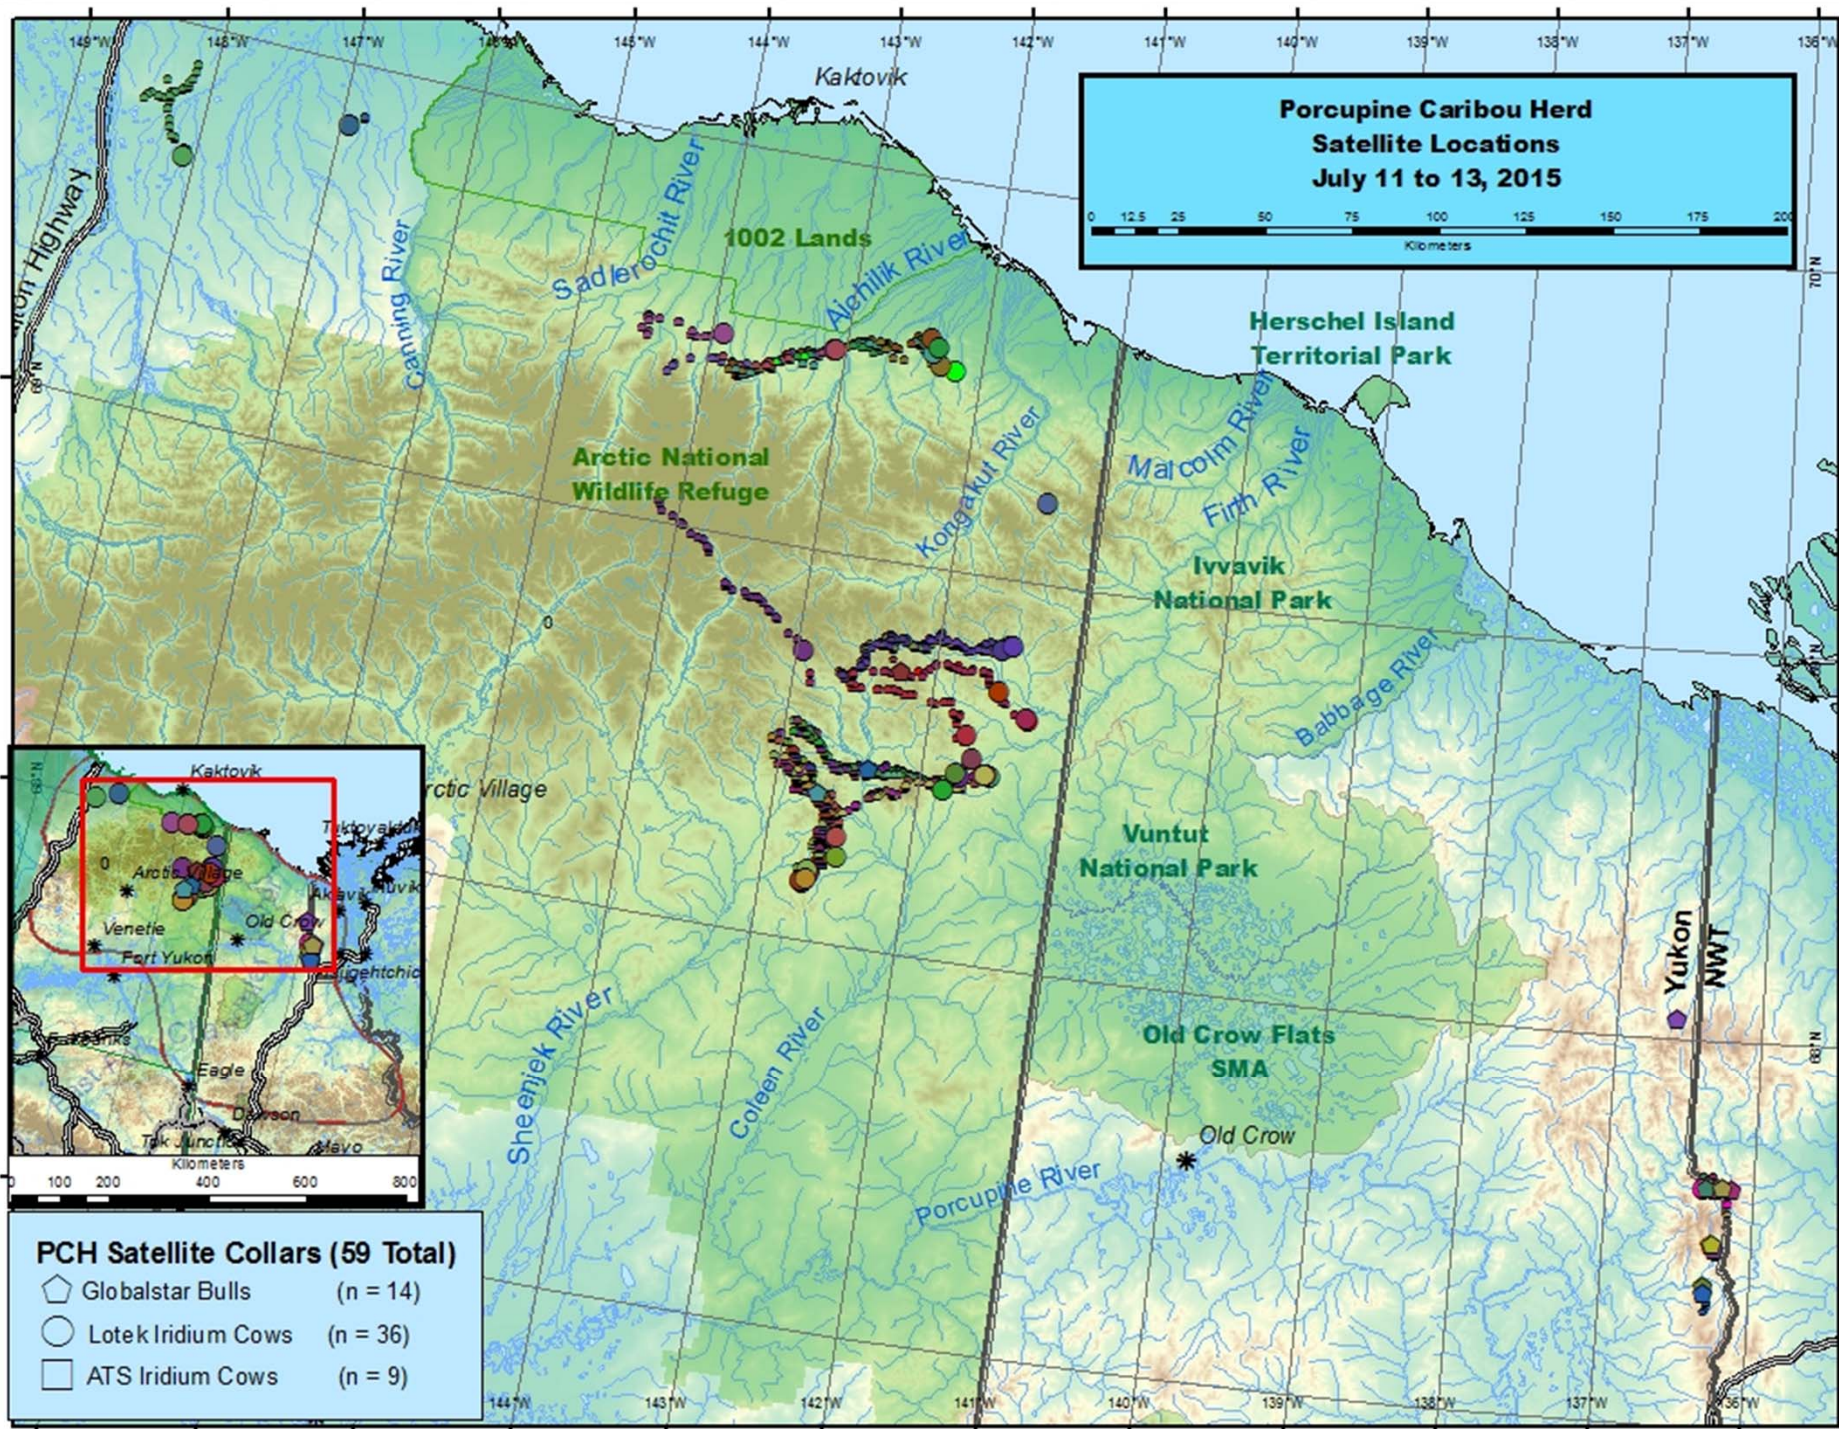

Porcupine Caribou Movement June 2014-Present

Porcupine Caribou Herd
Satellite Locations: July 30 & August 6, 2014

0 20 40 80 120 160

Kilometers

**Porcupine Caribou Herd
Satellite Locations: August 25 to September 2,2014**

0 20 40 80 120 160

Kilometers

Porcupine Caribou Herd
Satellite Locations: November 4 to 11, 2014

0 15 30 60 90 120
 Kilometers

- Iridium Collars**
- 31248
 - 31249
 - 31301
 - 32281
 - ⊕ 32282
 - ⊕ 32284
 - 32288
 - ⊕ 32289
 - 32291
 - ⊕ 32292
 - 32293
 - 32294
 - ▲ 32295
 - 32296
 - 32336
 - ★ 61994
 - ⊕ 34969
 - 35643
 - ◆ 35644
 - 35645
 - 35646
 - ⊕ 35647
 - 35648
 - 35649
 - ⊕ 35650
 - 35652
 - 35653
 - 35654
 - ▲ 35655
 - 35656
 - 35657
 - 35658
 - 35659
 - ⊕ 35681

**Porcupine Caribou Herd
Satellite Locations
May 30 to June 1, 2015**

- PCH Satellite Collars (59 Total)**
- ◻ Globalstar Bulls (n = 14)
 - Lotek Iridium Cows (n = 36)
 - ◻ ATS Iridium Cows (n = 9)

**Porcupine Caribou Herd
Satellite Locations
October 19 to 23, 2015**

0 12.5 25 50 75 100 125 150
Kilometers

PCH Satellite Collars (59 Total)

- ◻ Globalstar Bulls (n = 14)
- Lotek Iridium Cows (n = 36)
- ◻ ATS Iridium Cows (n = 9)