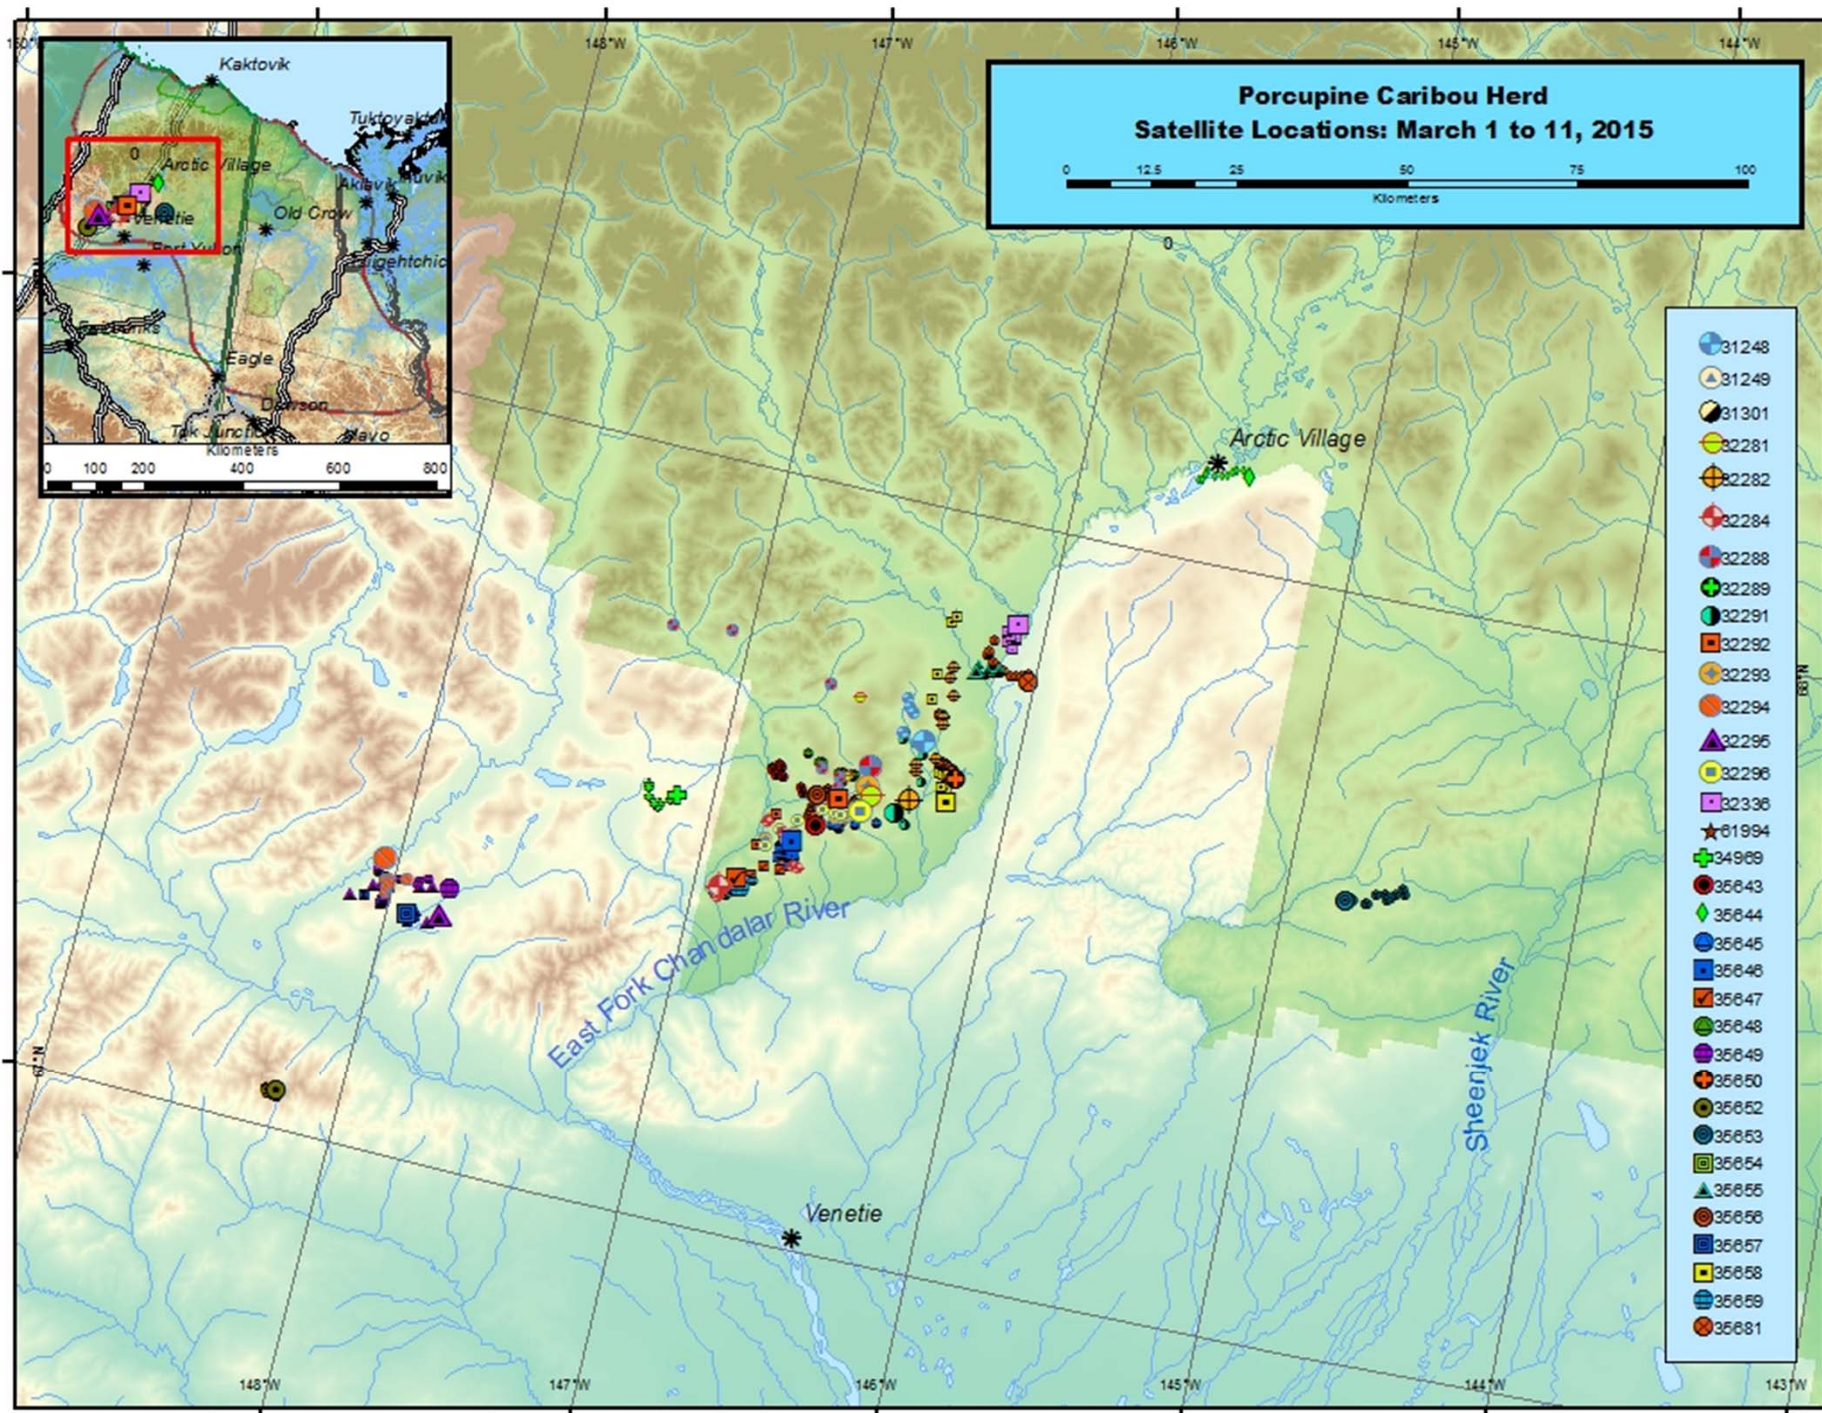

Porcupine Caribou Movement June 2014-Present

Porcupine Caribou Herd
Satellite Locations: July 30 & August 6, 2014

0 20 40 80 120 160

Kilometers

**Porcupine Caribou Herd
Satellite Locations: August 25 to September 2,2014**

0 20 40 80 120 160

Kilometers

Porcupine Caribou Herd
Satellite Locations: November 4 to 11, 2014

0 15 30 60 90 120
 Kilometers

- Iridium Collars**
- 31248
 - 31249
 - 31301
 - 32281
 - ⊕ 32282
 - ⊕ 32284
 - 32288
 - ⊕ 32289
 - 32291
 - ⊕ 32292
 - 32293
 - 32294
 - ▲ 32295
 - 32296
 - 32336
 - ★ 61994
 - ⊕ 34969
 - 35643
 - ◆ 35644
 - 35645
 - 35646
 - ⊕ 35647
 - 35648
 - 35649
 - ⊕ 35650
 - 35652
 - 35653
 - 35654
 - ▲ 35655
 - 35656
 - 35657
 - 35658
 - 35659
 - ⊕ 35681

**Porcupine Caribou Herd
Satellite Locations
May 30 to June 1, 2015**

- PCH Satellite Collars (59 Total)**
- ◻ Globalstar Bulls (n = 14)
 - Lotek Iridium Cows (n = 36)
 - ◻ ATS Iridium Cows (n = 9)

**Porcupine Caribou Herd
Satellite Locations
October 19 to 23, 2015**

0 12.5 25 50 75 100 125 150
Kilometers

PCH Satellite Collars (59 Total)

- ◻ Globalstar Bulls (n = 14)
- Lotek Iridium Cows (n = 36)
- ◻ ATS Iridium Cows (n = 9)