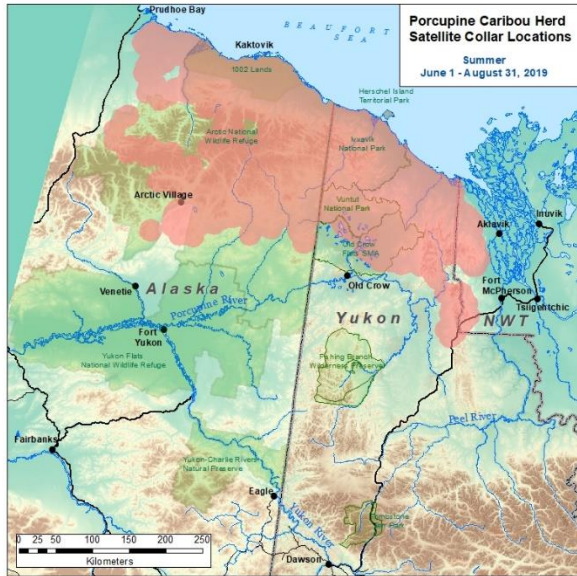

# Reported caribou harvest by Territory

GMS	Male	Female	Total
YT mapped	462	8	470
NWT mapped	730	425	1155
NWT unknown	79	42	121
<b>Total</b>	<b>1271</b>	<b>475</b>	<b>1746</b>

- Location references were provided for 93% of the reported caribou harvested

# Seasonal distribution of radio-collared Porcupine caribou 2019-2020