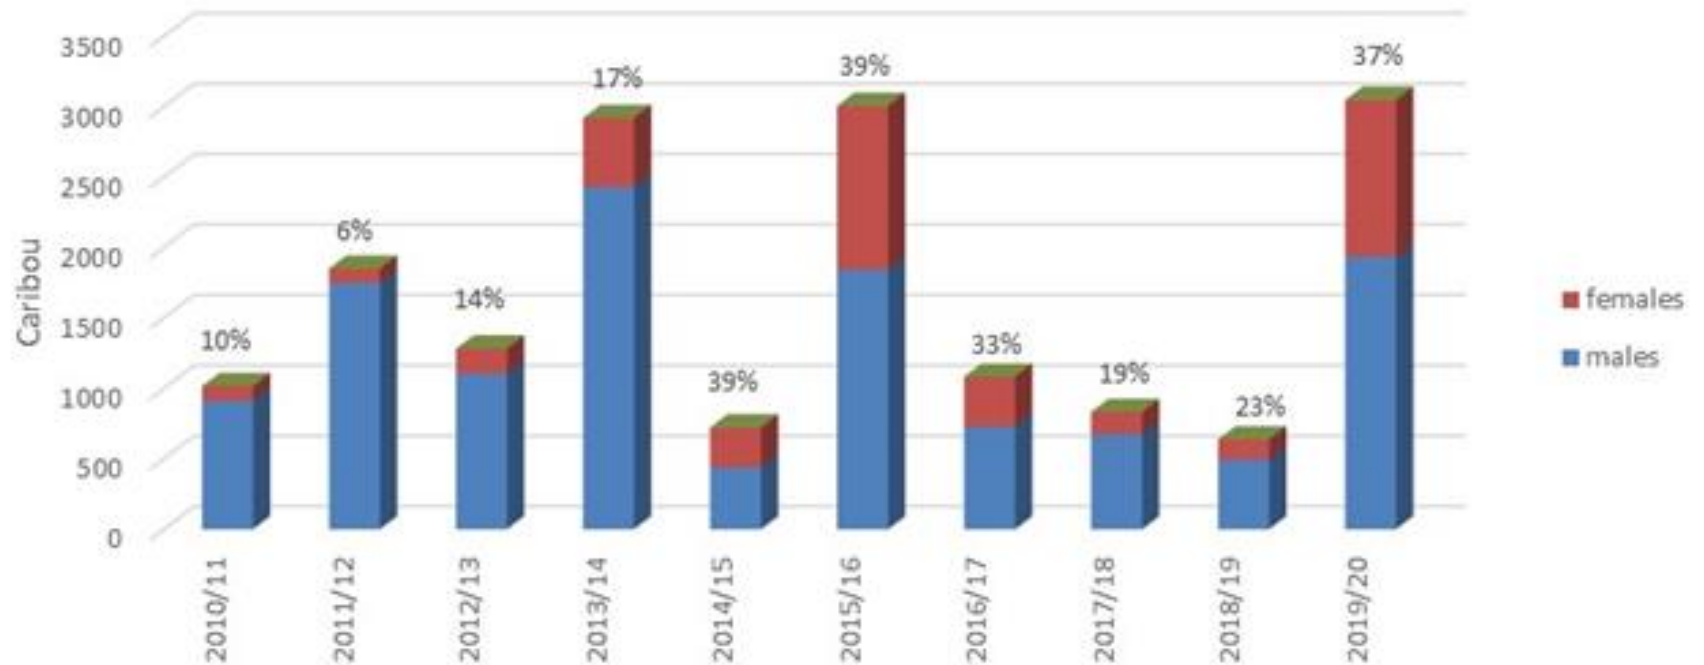

Estimated Canadian Porcupine Harvest and proportion of females in harvest