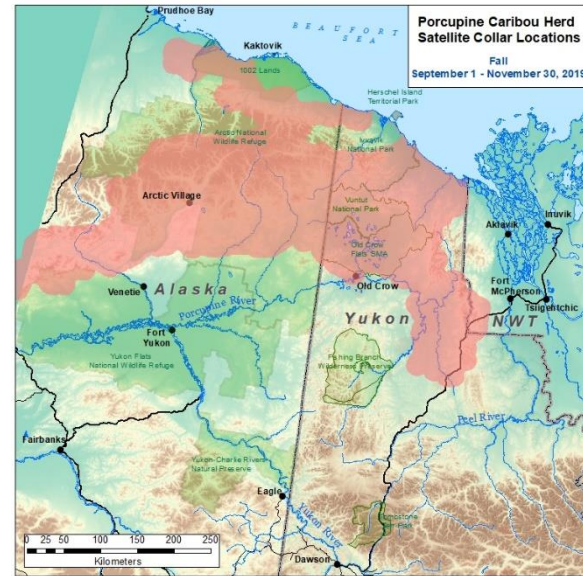

Seasonal distribution of radio-collared Porcupine caribou 2019-2020