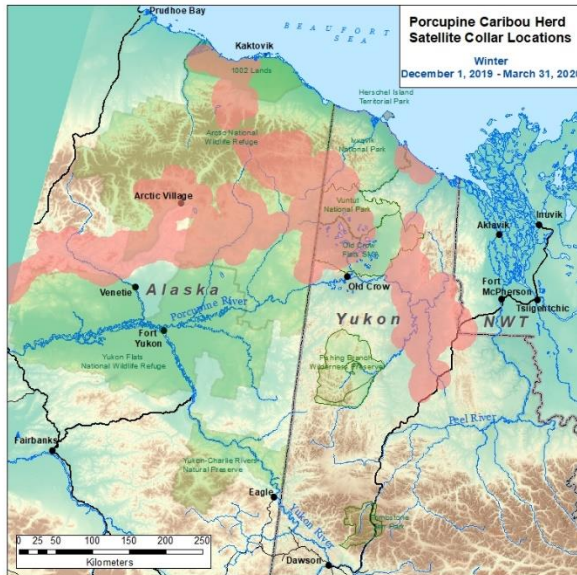

Seasonal distribution of radio-collared Porcupine caribou 2019-2020