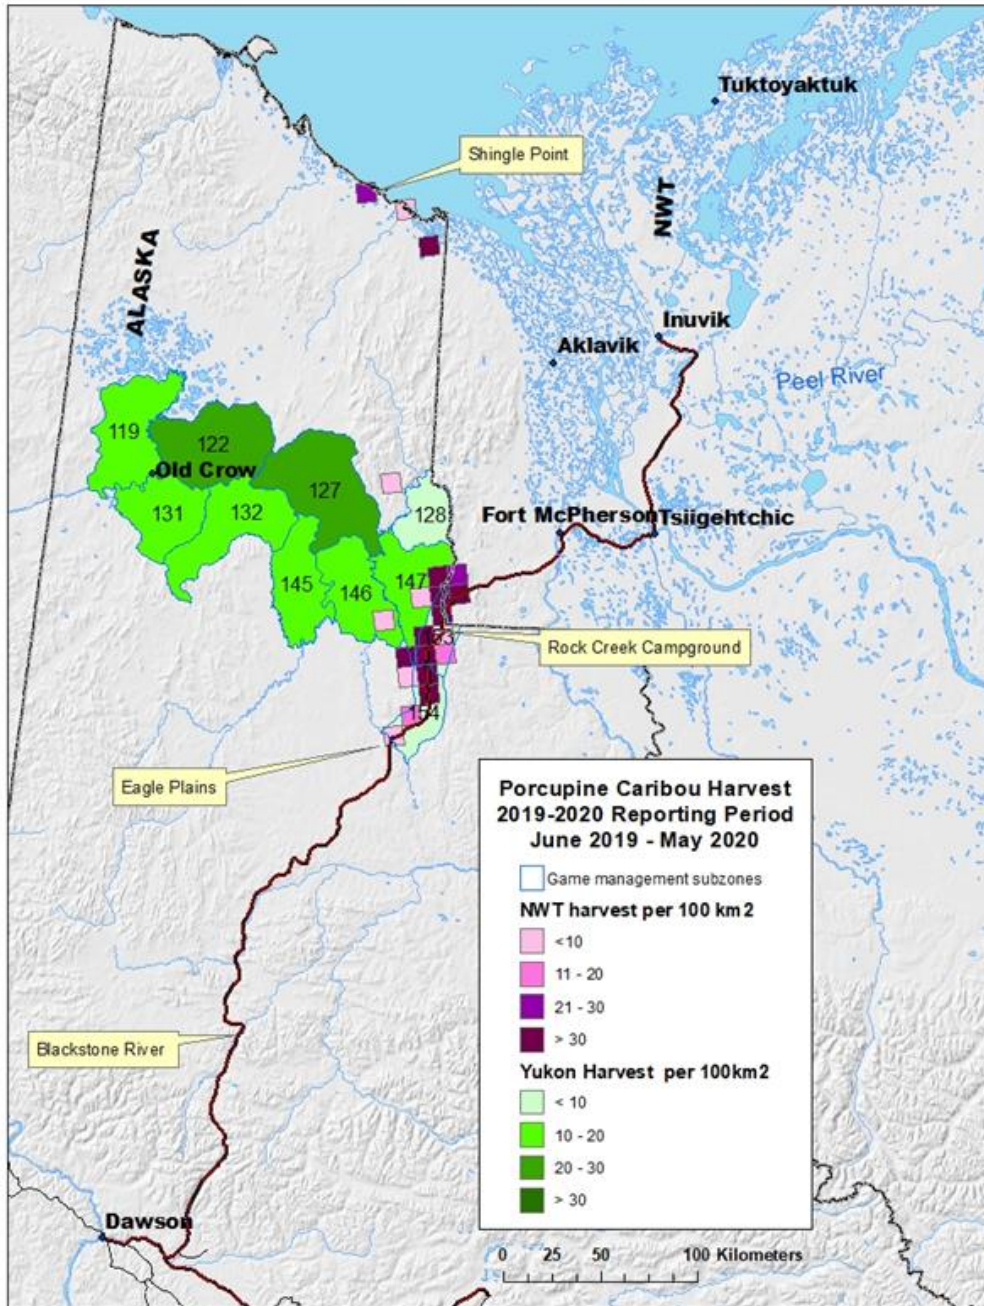

# Reported caribou harvest by Territory

GMS	Male	Female	Total
YT mapped	462	8	470
NWT mapped	730	425	1155
NWT unknown	79	42	121
<b>Total</b>	<b>1271</b>	<b>475</b>	<b>1746</b>

- Location references were provided for 93% of the reported caribou harvested

# Total estimated harvest of Porcupine Caribou: June 2019 to May 2020

User Group	Inuvialuit	NWT Gwich'in (Estimated)	Tr'ondëk Hwëch'in (Reported)	First Nation of Na-Cho Nyäk Dun (Reported)	Vuntut Gwitchin (Reported)	YT licensed (Reported)	NWT licensed (Tags sold)	Total
Male	n/a	1472	1	6	217	238	26	1960
Female	n/a	1107	2	0	5	1	n/a	1115
<b>Total</b>	n/a	2579	3	6	222	239	26	3075

# Seasonal distribution of radio-collared Porcupine caribou 2019-2020

# Distribution of reported Porcupine caribou harvest: 2019-2020